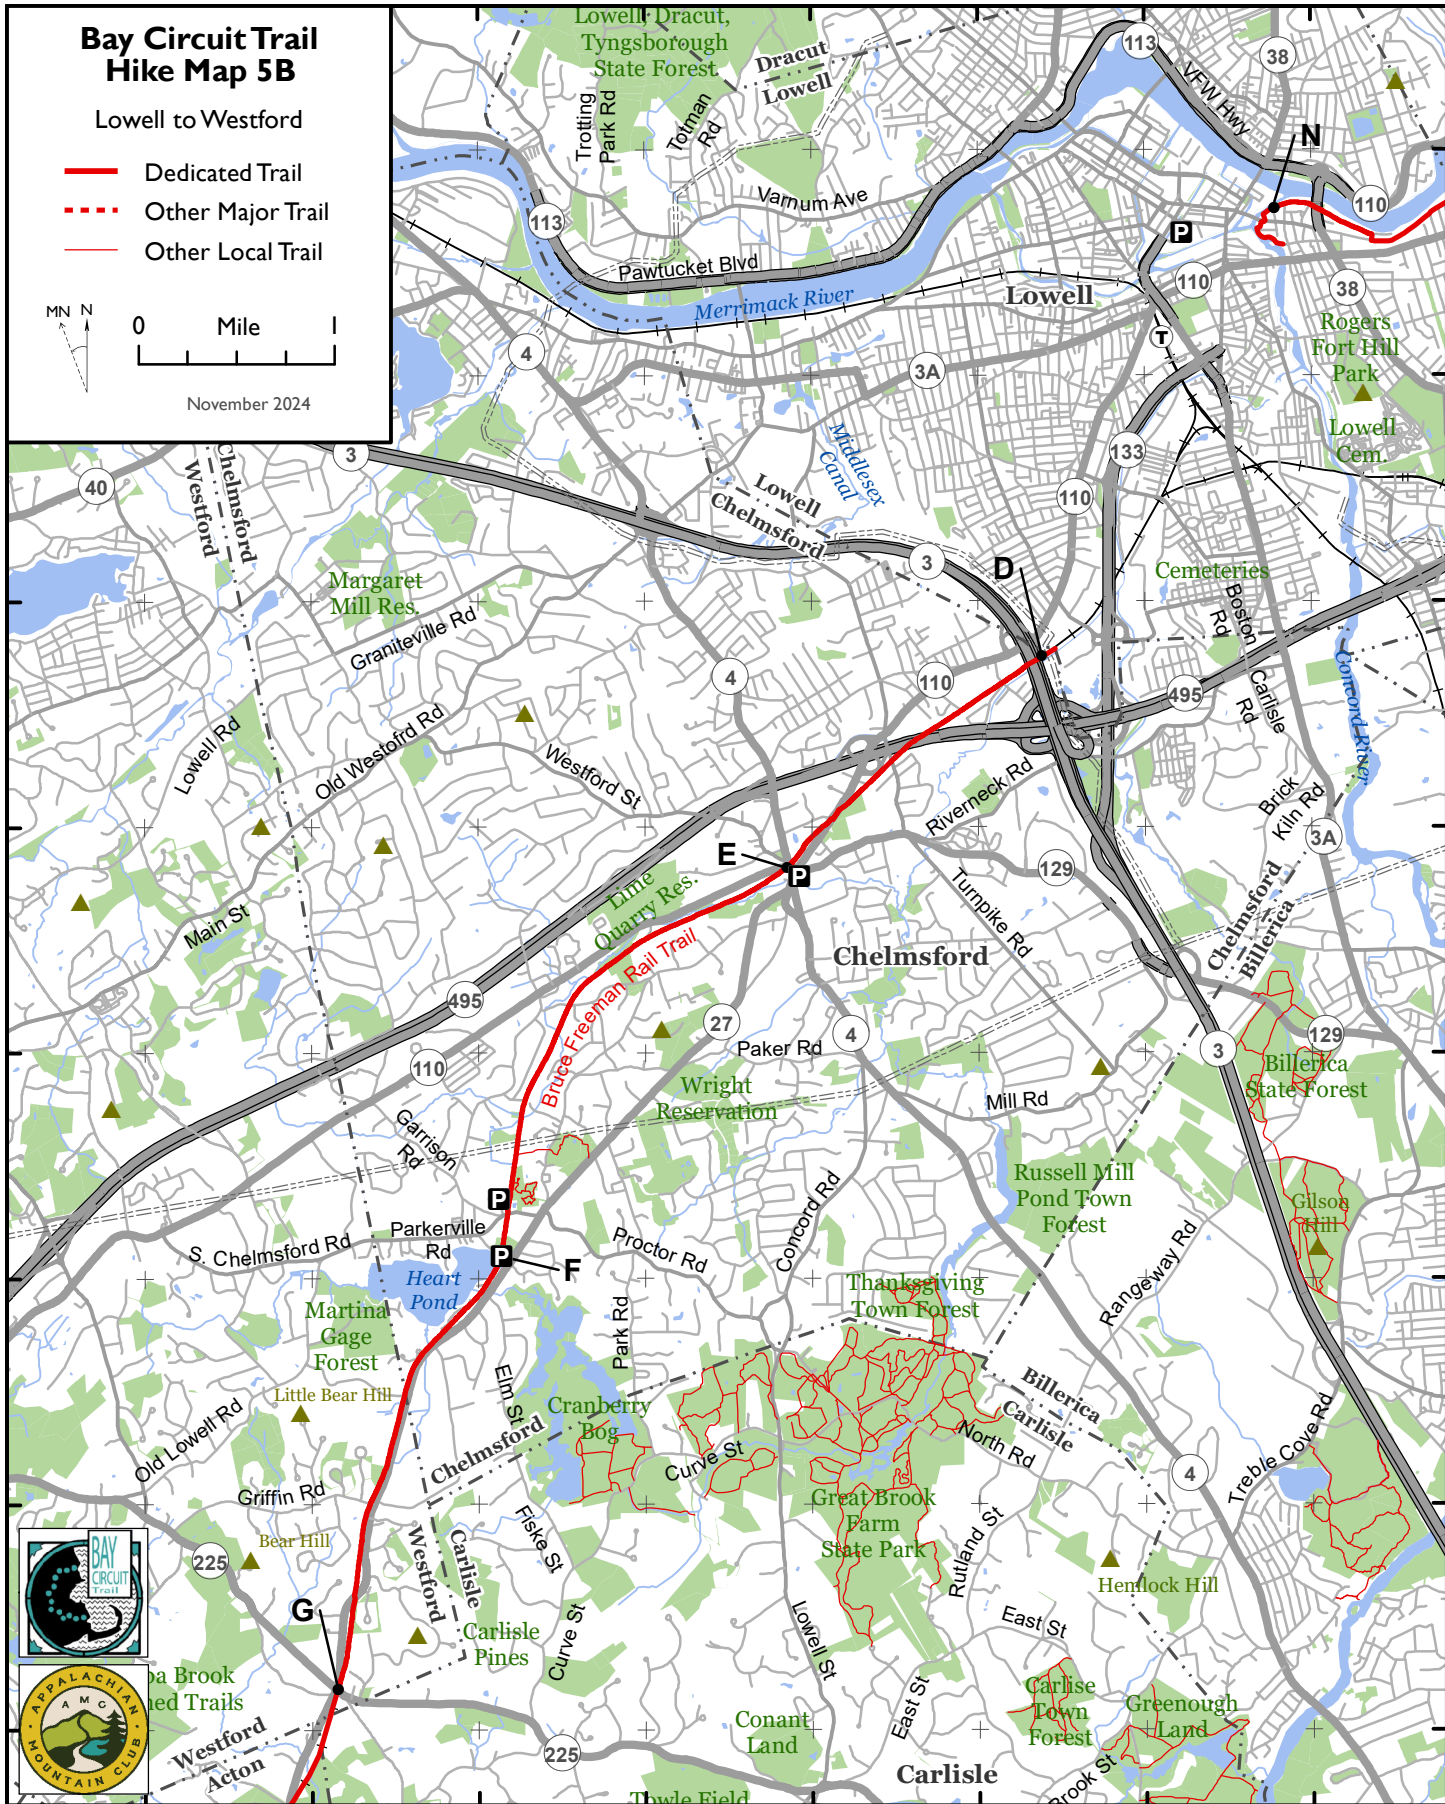

71°25'W 71°24'W 71°23'W 71°22'W 71°21'W 71°20'W 71°19'W 71°18'W

42°39'N
42°38'N
42°37'N
42°36'N
42°35'N
42°34'N
42°33'N
42°32'N

Bay Circuit Trail Hike Map 5B

Lowell to Westford

- Dedicated Trail
- - - Other Major Trail
- Other Local Trail

November 2024

Map 5B

Disclaimer and Cautions: The Appalachian Mountain Club, as the advocate and promoter of the Bay Circuit Trail, expressly disclaims responsibility for injuries or damages that may arise from using the trail. We cannot guarantee the accuracy of maps or completeness of warnings about hazards that may exist. Portions of the trail are along roads or train tracks and involve crossing them. Users should pay attention to traffic and walk on the shoulder of roads facing traffic, not on the pavement, cross only at designated locations and use extreme care. Children and pets need to be closely monitored and under control. Bay Circuit Trail maps are intended for personal use only. Reproduction for commercial purposes is prohibited. © Appalachian Mountain Club