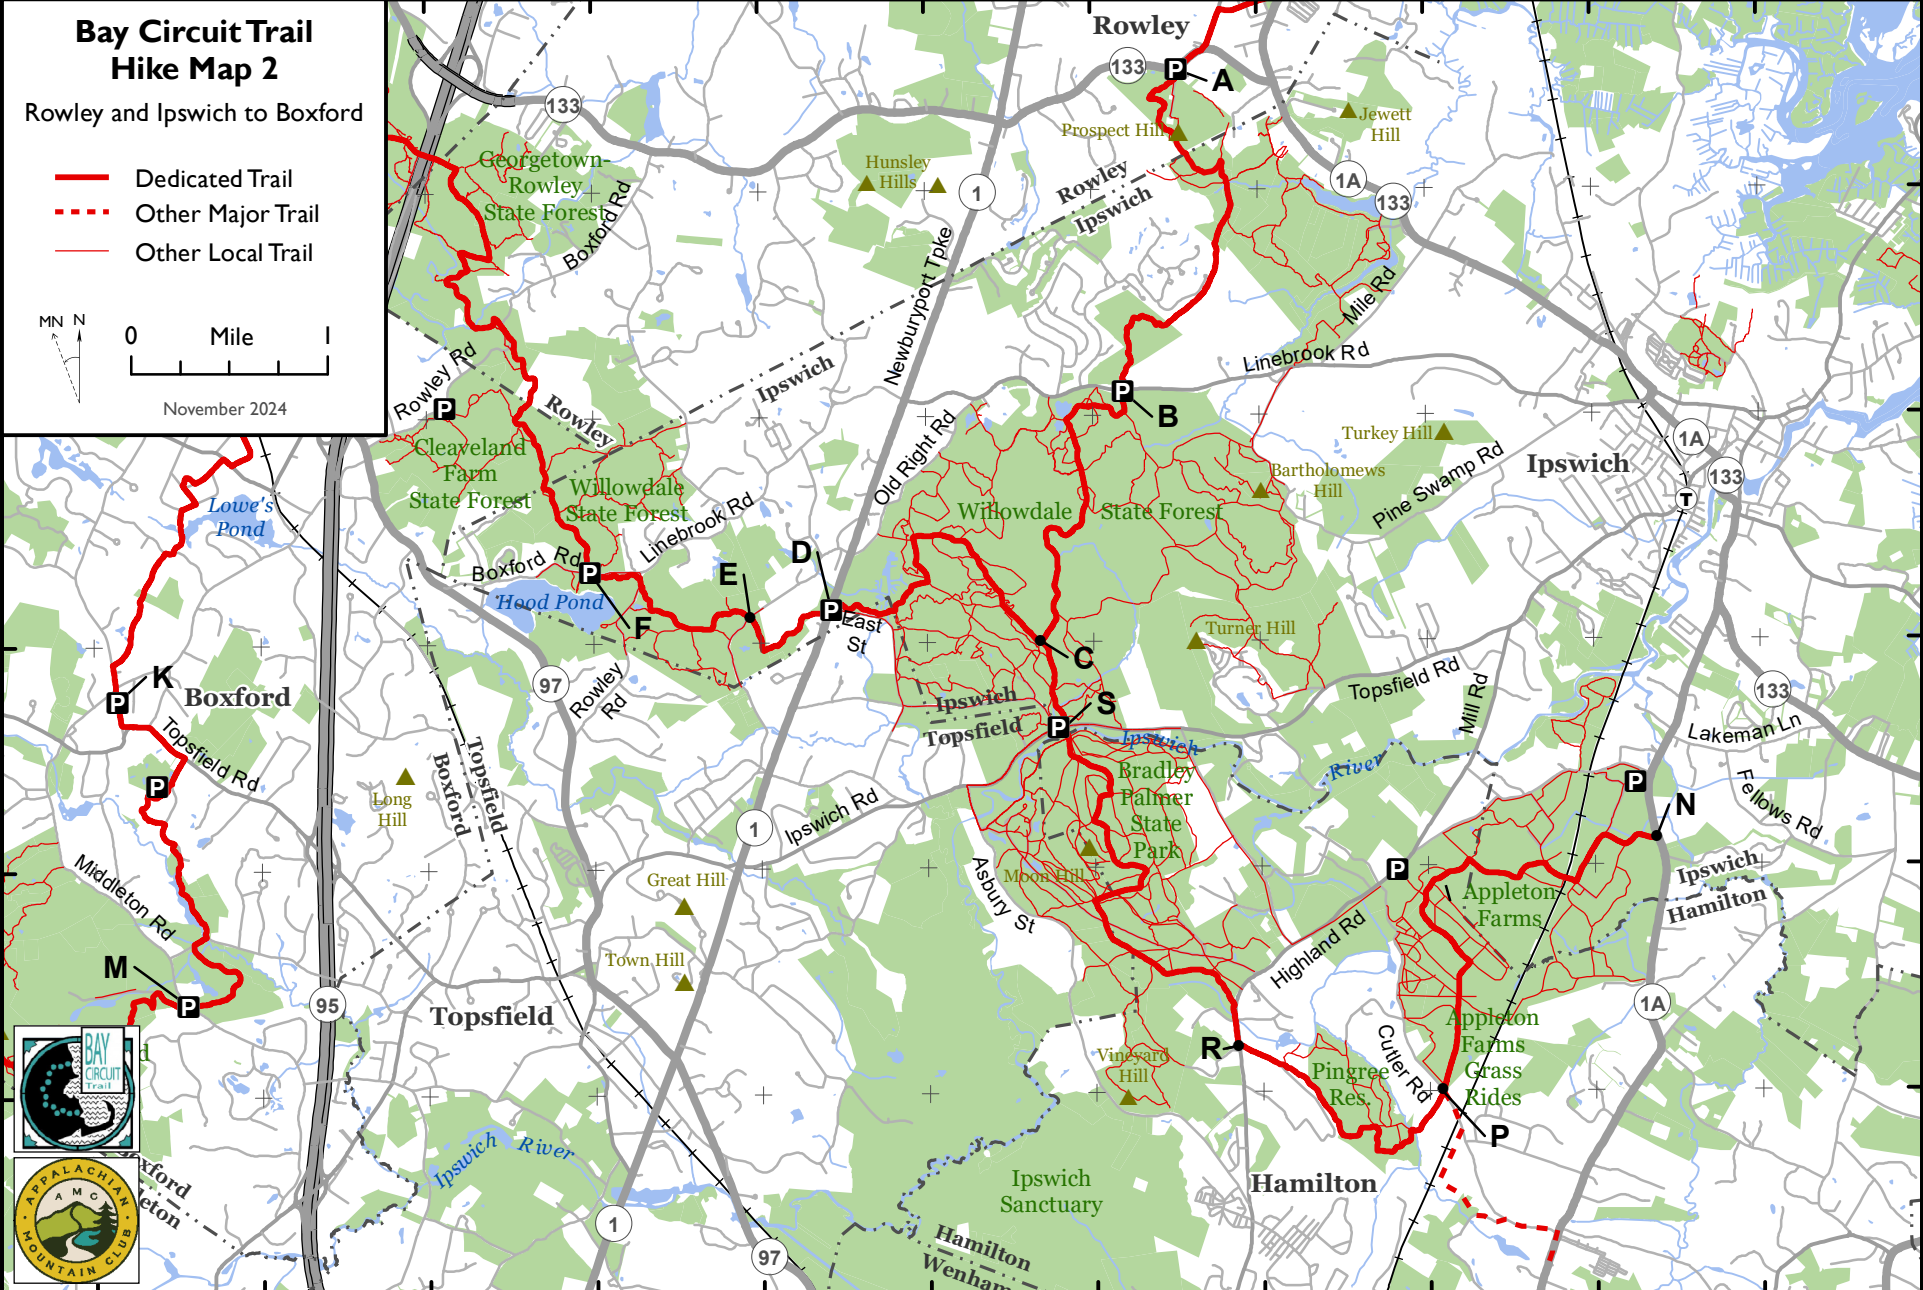

# Bay Circuit Trail Hike Map 2

## Rowley and Ipswich to Boxford

- Dedicated Trail
- - - Other Major Trail
- Other Local Trail

November 2024

42°42'N

42°41'N

42°40'N

42°39'N

42°38'N

**Disclaimer and Cautions:** The Appalachian Mountain Club as the advocate and promoter of the Bay Circuit Trail, expressly disclaims responsibility for injuries or damages that may arise from using the trail. We cannot guarantee the accuracy of maps or completeness of warnings about hazards that may exist. Portions of the trail are along roads or train tracks and involve crossing them. Users should pay attention to traffic and walk on the shoulder of roads facing traffic, not on the pavement, cross only at designated locations and use extreme care. Children and pets need to be closely monitored and under control. Bay Circuit Trail maps are intended for personal use only. Reproduction for commercial purposes is prohibited. © Appalachian Mountain Club