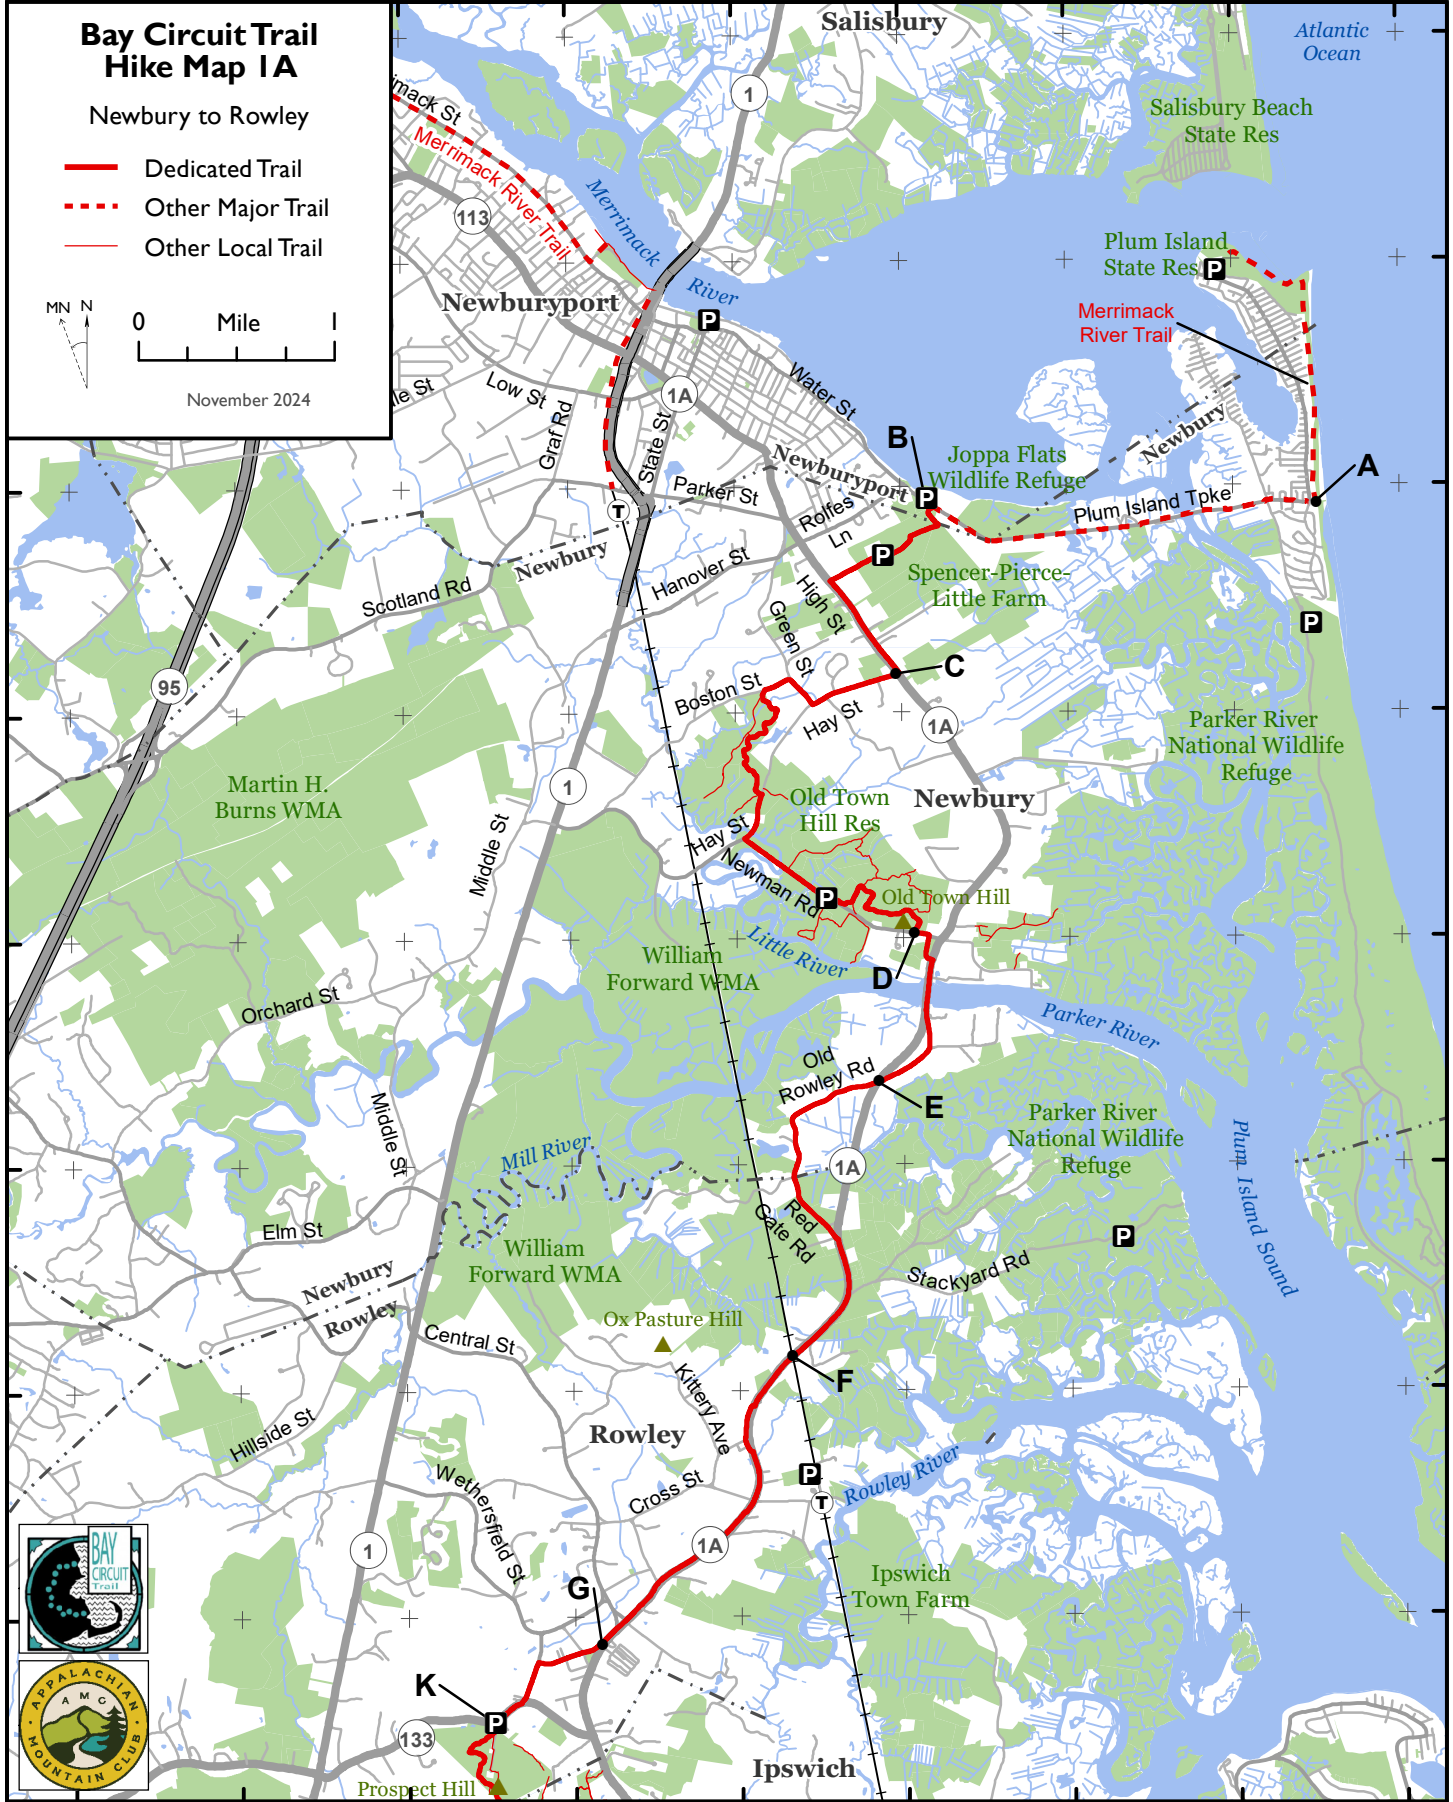

70°56'W 70°55'W 70°54'W 70°53'W 70°52'W 70°51'W 70°50'W 70°49'W 70°48'W

42°50'N
42°49'N
42°48'N
42°47'N
42°46'N
42°45'N
42°44'N
42°43'N

Bay Circuit Trail Hike Map 1A

Newbury to Rowley

- Dedicated Trail
- Other Major Trail
- Other Local Trail

0 Mile

November 2024

Map 1A

Disclaimer and Cautions: The Appalachian Mountain Club, as the advocate and promoter of the Bay Circuit Trail, expressly disclaims responsibility for injuries or damages that may arise from using the trail. We cannot guarantee the accuracy of maps or completeness of warnings about hazards that may exist. Portions of the trail are along roads or train tracks and involve crossing them. Users should pay attention to traffic and walk on the shoulder of roads facing traffic, not on the pavement, cross only at designated locations and use extreme care. Children and pets need to be closely monitored and under control. Bay Circuit Trail maps are intended for personal use only. Reproduction for commercial purposes is prohibited. © Appalachian Mountain Club