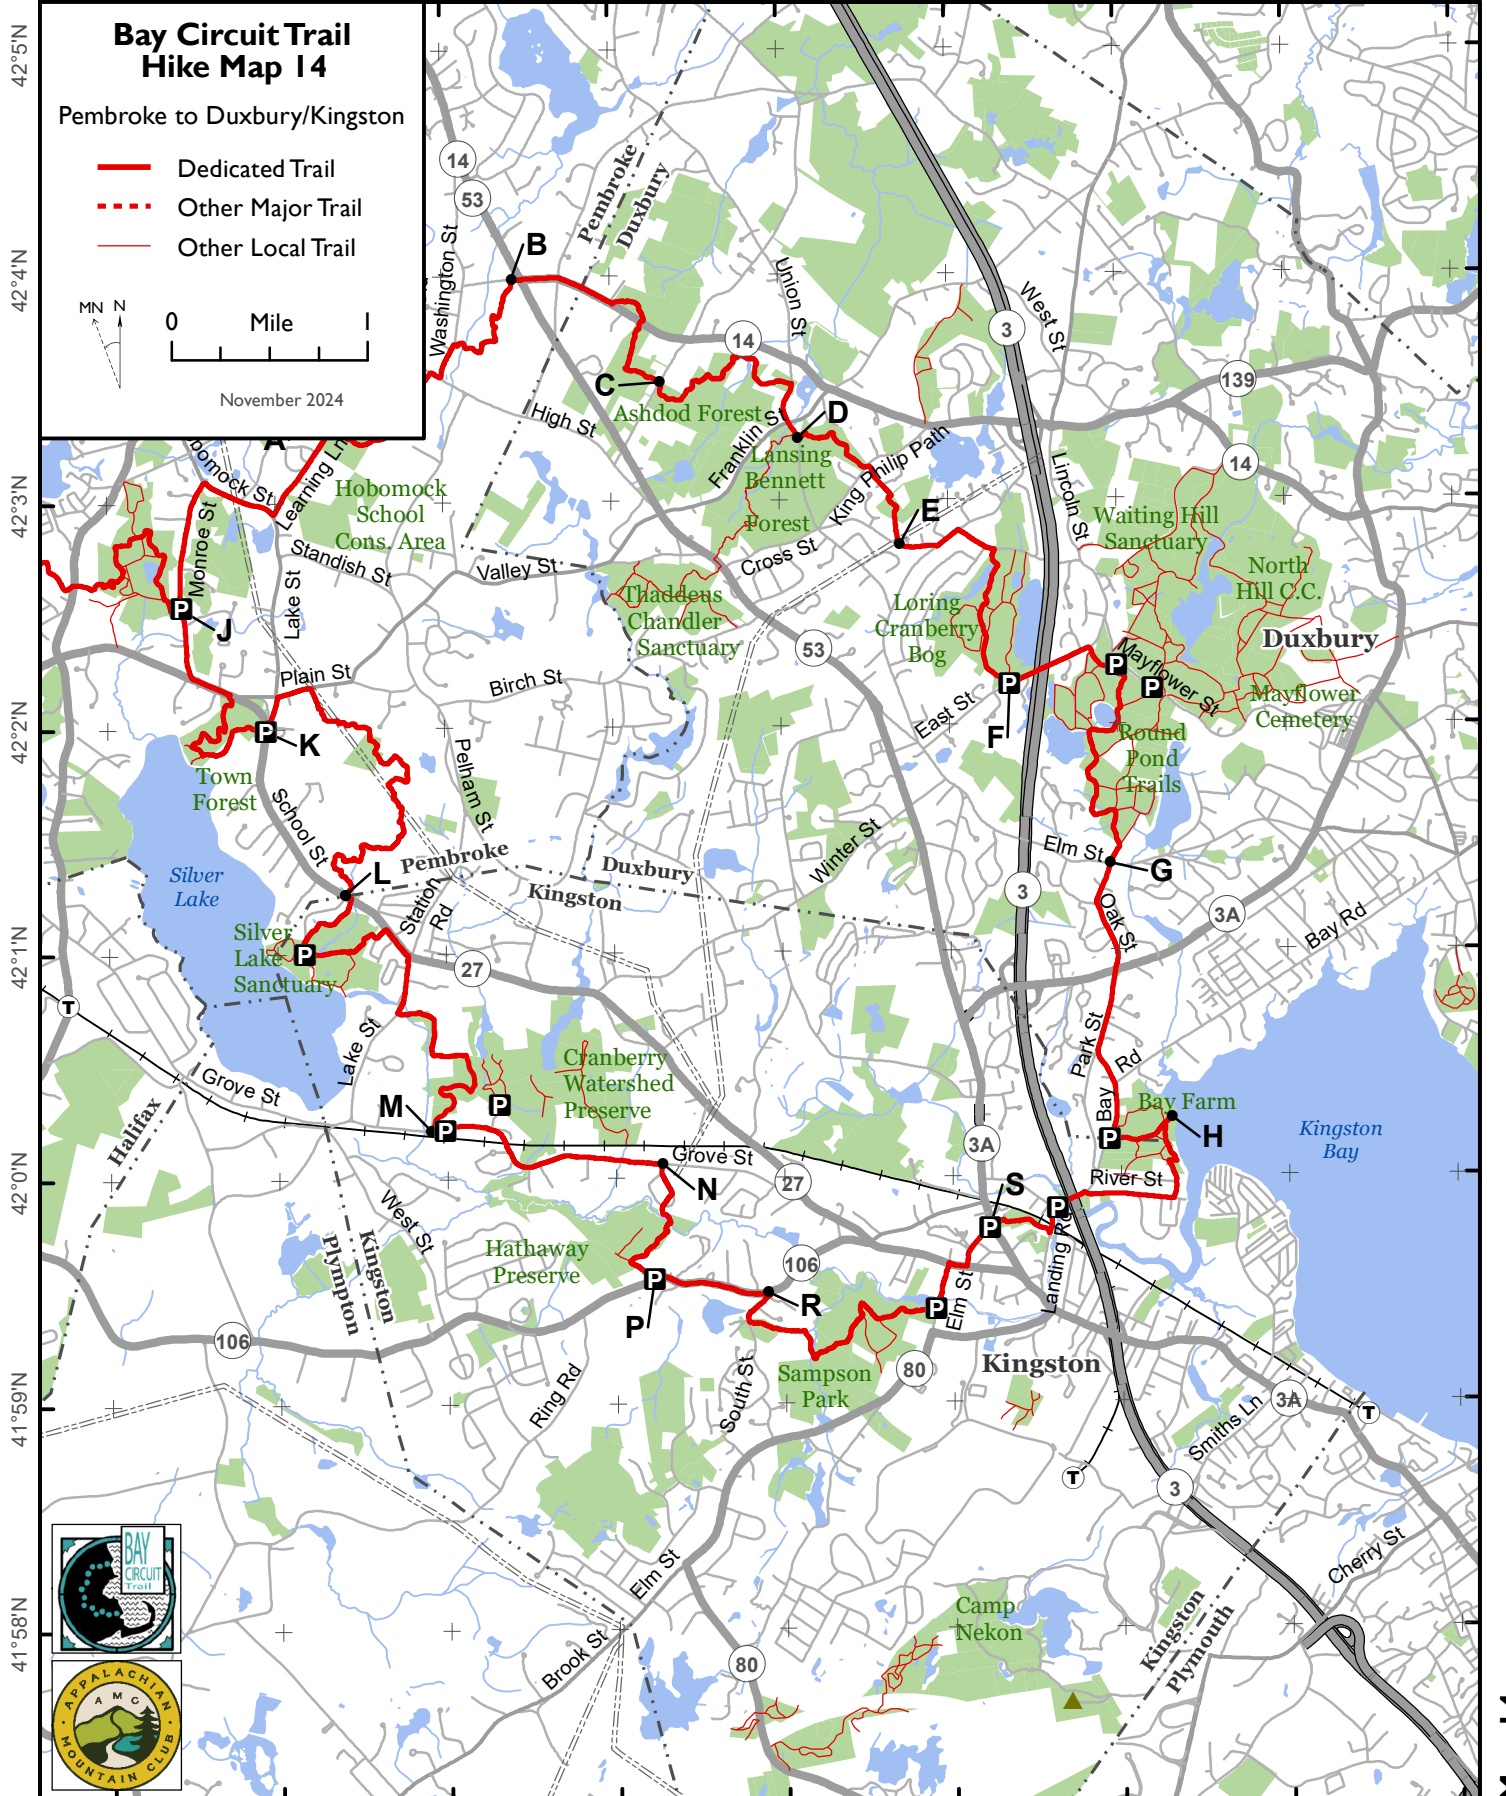

70°49'W 70°48'W 70°47'W 70°46'W 70°45'W 70°44'W 70°43'W 70°42'W 70°41'W

Map 14

Disclaimer and Cautions: The Appalachian Mountain Club, as the advocate and promoter of the Bay Circuit Trail, expressly disclaims responsibility for injuries or damages that may arise from using the trail. We cannot guarantee the accuracy of maps or completeness of warnings about hazards that may exist. Portions of the trail are along roads or train tracks and involve crossing them. Users should pay attention to traffic and walk on the shoulder of roads facing traffic, not on the pavement, cross only at designated locations and use extreme care. Children and pets need to be closely monitored and under control. Bay Circuit Trail maps are intended for personal use only. Reproduction for commercial purposes is prohibited. © Appalachian Mountain Club