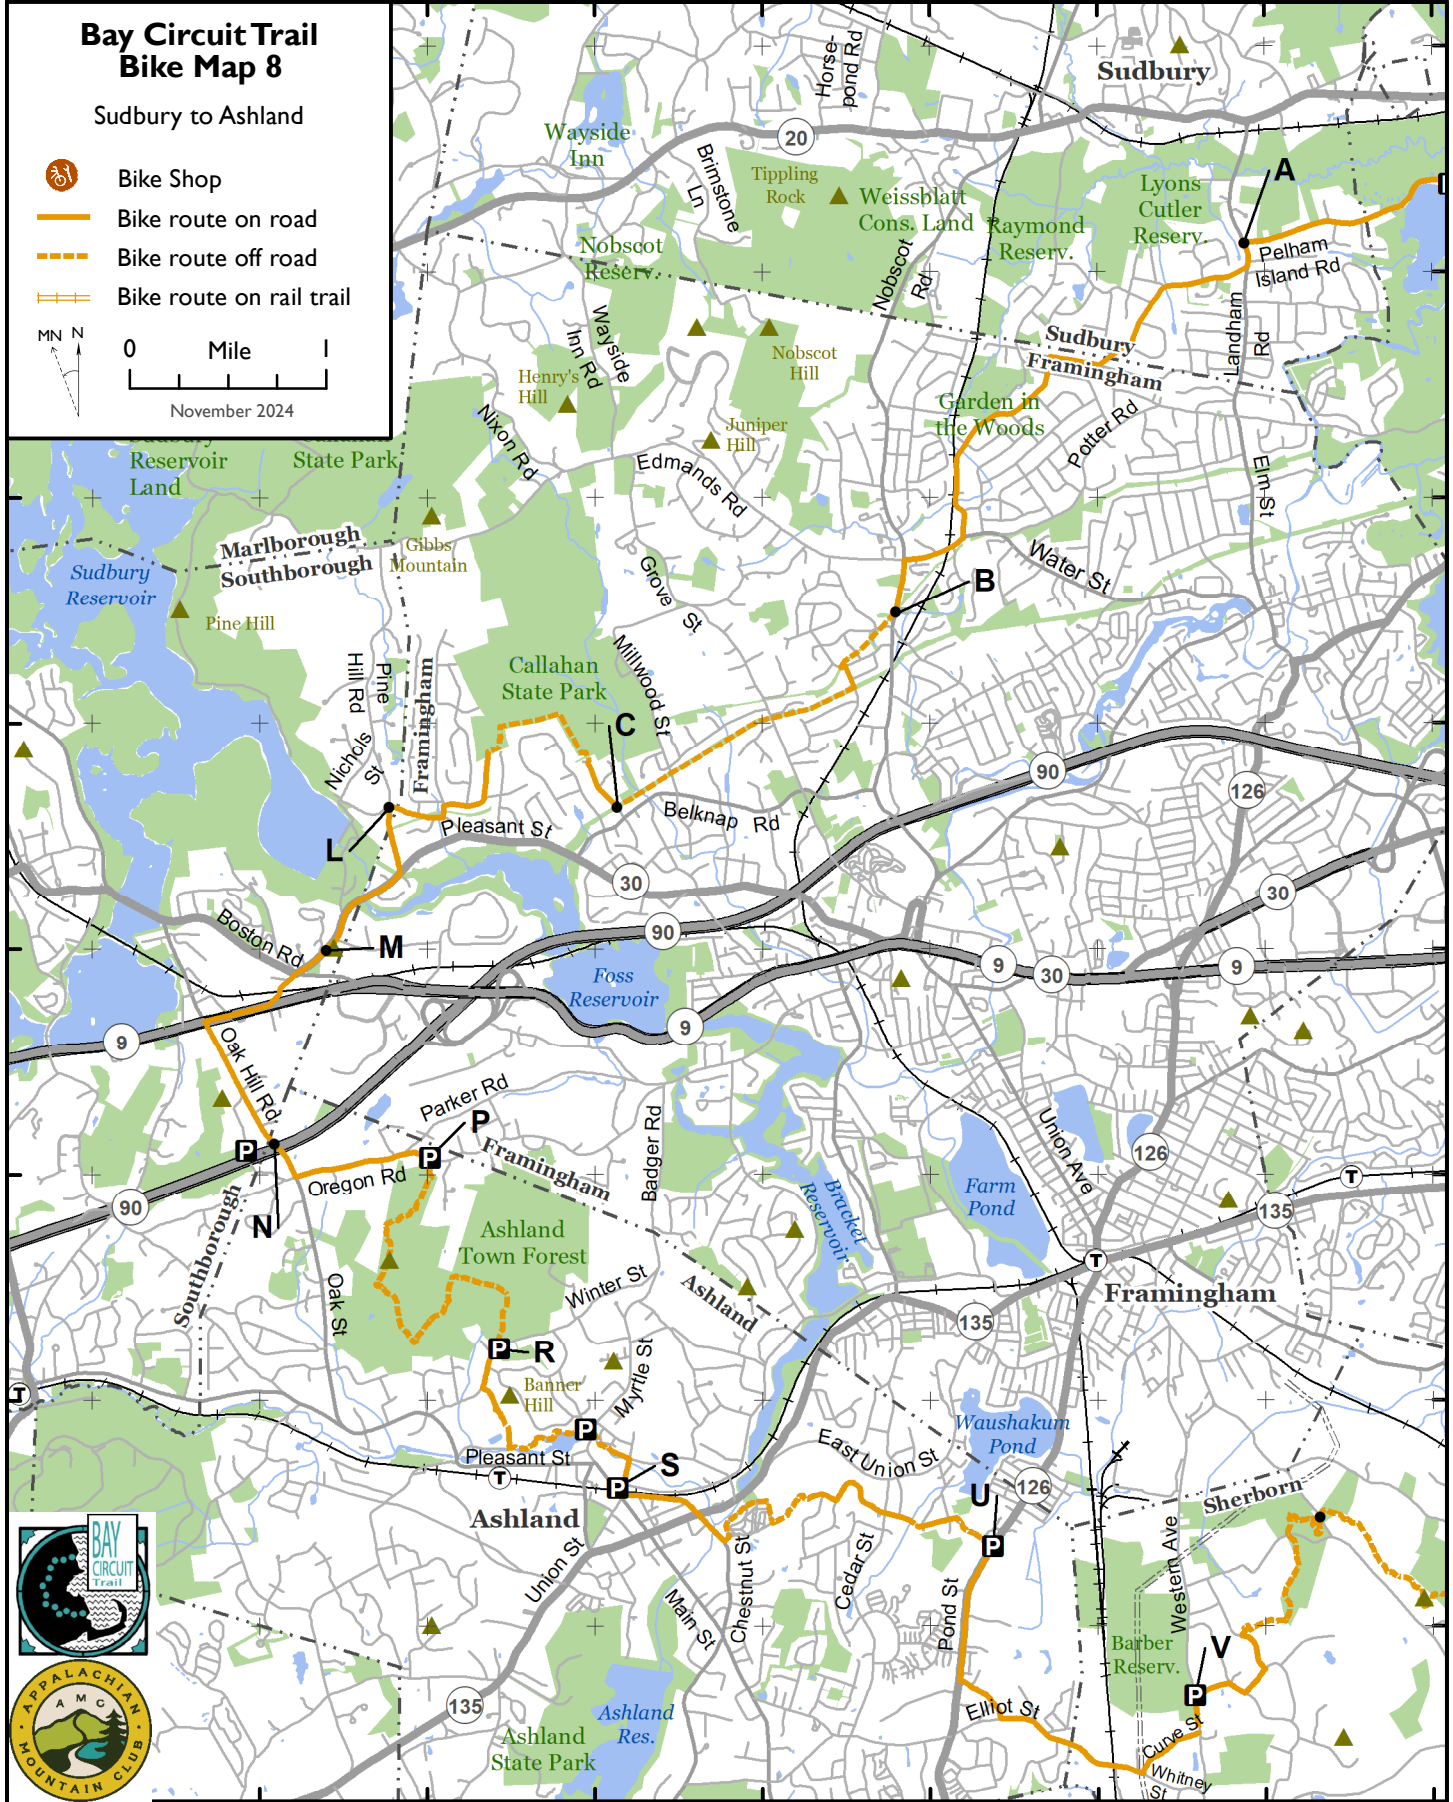

Bay Circuit Trail Bike Map 8

Sudbury to Ashland

-  Bike Shop
-  Bike route on road
-  Bike route off road
-  Bike route on rail trail

Disclaimer and Cautions: The Appalachian Mountain Club, as the advocate and promoter of the Bay Circuit Trail, expressly disclaims responsibility for injuries or damages that may arise from using the trail. We cannot guarantee the accuracy of maps or completeness of warnings about hazards that may exist. Portions of the trail are along roads or train tracks and involve crossing them. Users should pay attention to traffic and walk on the shoulder of roads facing traffic, not on the pavement, cross only at designated locations and use extreme care. Children and pets need to be closely monitored and under control. Bay Circuit Trail maps are intended for personal use only. Reproduction for commercial purposes is prohibited. © Appalachian Mountain Club