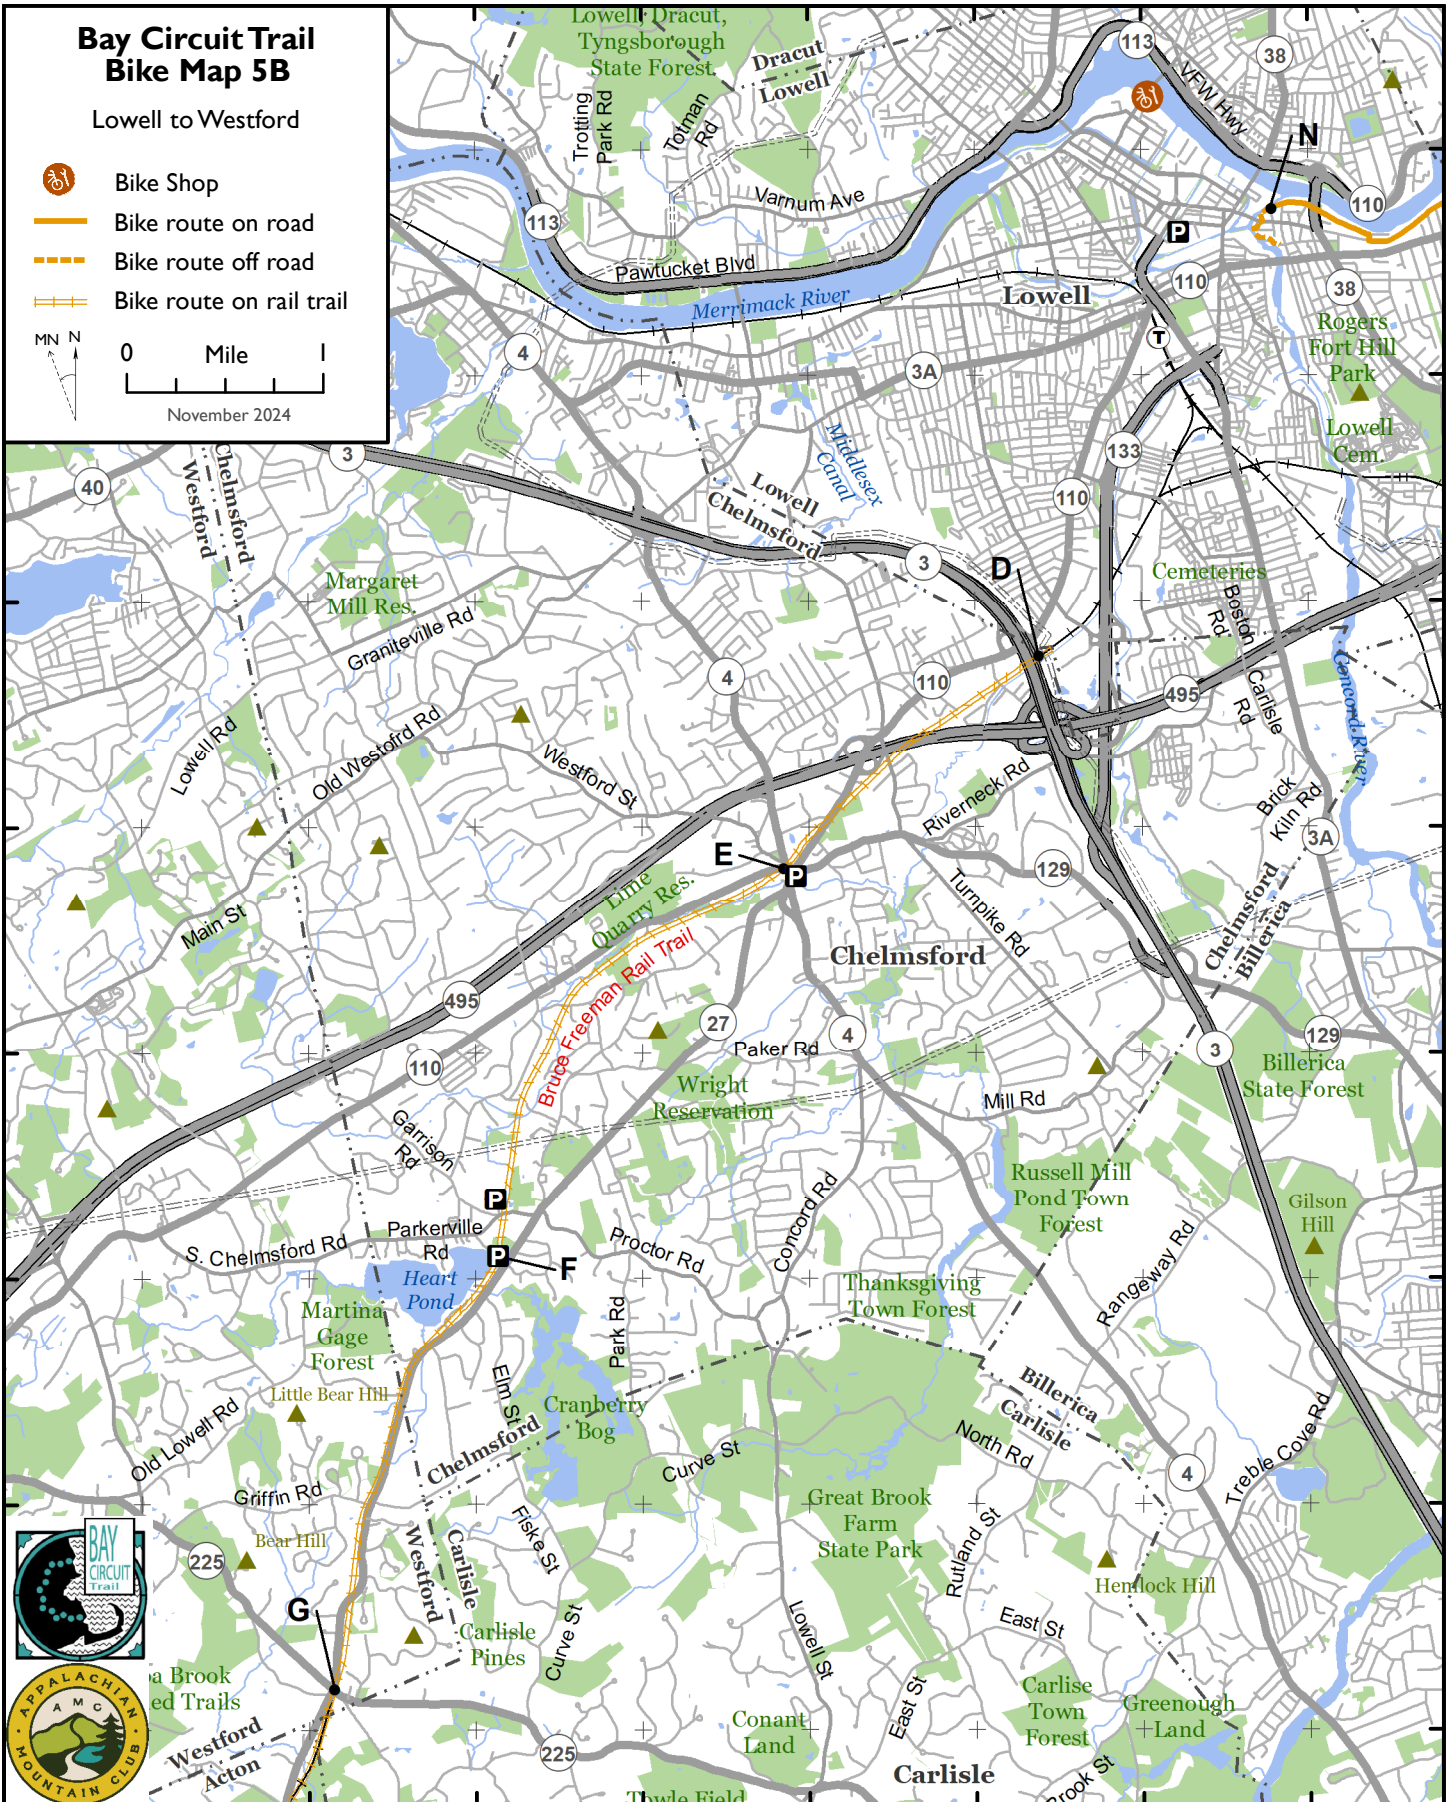

71°25'W 71°24'W 71°23'W 71°22'W 71°21'W 71°20'W 71°19'W 71°18'W

42°39'N
42°38'N

42°37'N

42°36'N

42°35'N

42°34'N

42°33'N

42°32'N

Bay Circuit Trail Bike Map 5B

Lowell to Westford

-  Bike Shop
-  Bike route on road
-  Bike route off road
-  Bike route on rail trail

MN N

0 Mile 1

November 2024

Disclaimer and Cautions: The Appalachian Mountain Club, as the advocate and promoter of the Bay Circuit Trail, expressly disclaims responsibility for injuries or damages that may arise from using the trail. We cannot guarantee the accuracy of maps or completeness of warnings about hazards that may exist. Portions of the trail are along roads or train tracks and involve crossing them. Users should pay attention to traffic and walk on the shoulder of roads facing traffic, not on the pavement, cross only at designated locations and use extreme care. Children and pets need to be closely monitored and under control. Bay Circuit Trail maps are intended for personal use only. Reproduction for commercial purposes is prohibited. © Appalachian Mountain Club