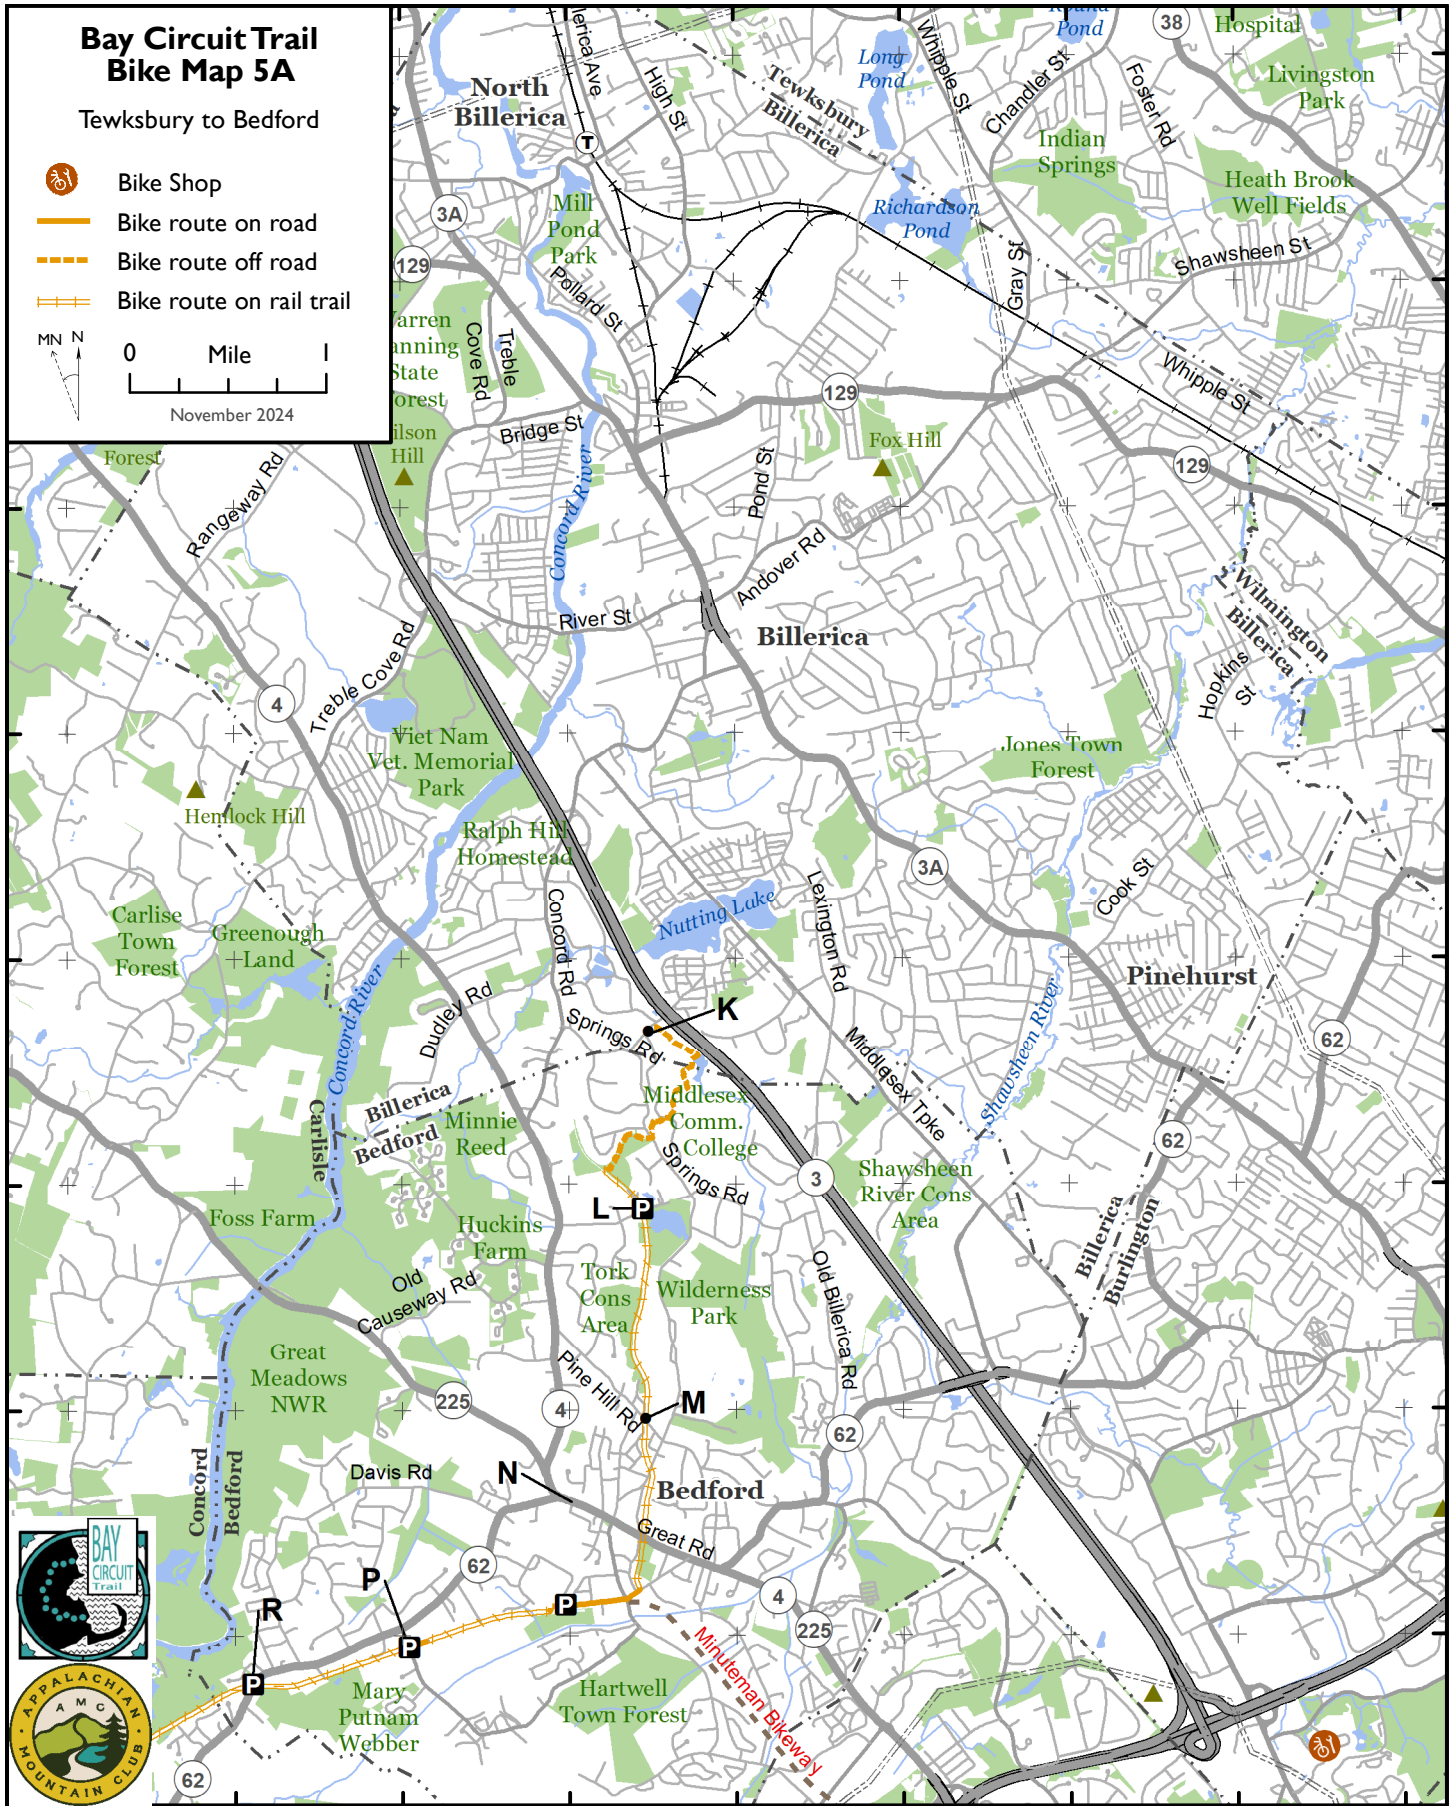

Bay Circuit Trail Bike Map 5A

Tewksbury to Bedford

-  Bike Shop
-  Bike route on road
-  Bike route off road
-  Bike route on rail trail

Disclaimer and Cautions: The Appalachian Mountain Club, as the advocate and promoter of the Bay Circuit Trail, expressly disclaims responsibility for injuries or damages that may arise from using the trail. We cannot guarantee the accuracy of maps or completeness of warnings about hazards that may exist. Portions of the trail are along roads or train tracks and involve crossing them. Users should pay attention to traffic and walk on the shoulder of roads facing traffic, not on the pavement, cross only at designated locations and use extreme care. Children and pets need to be closely monitored and under control. Bay Circuit Trail maps are intended for personal use only. Reproduction for commercial purposes is prohibited. © Appalachian Mountain Club