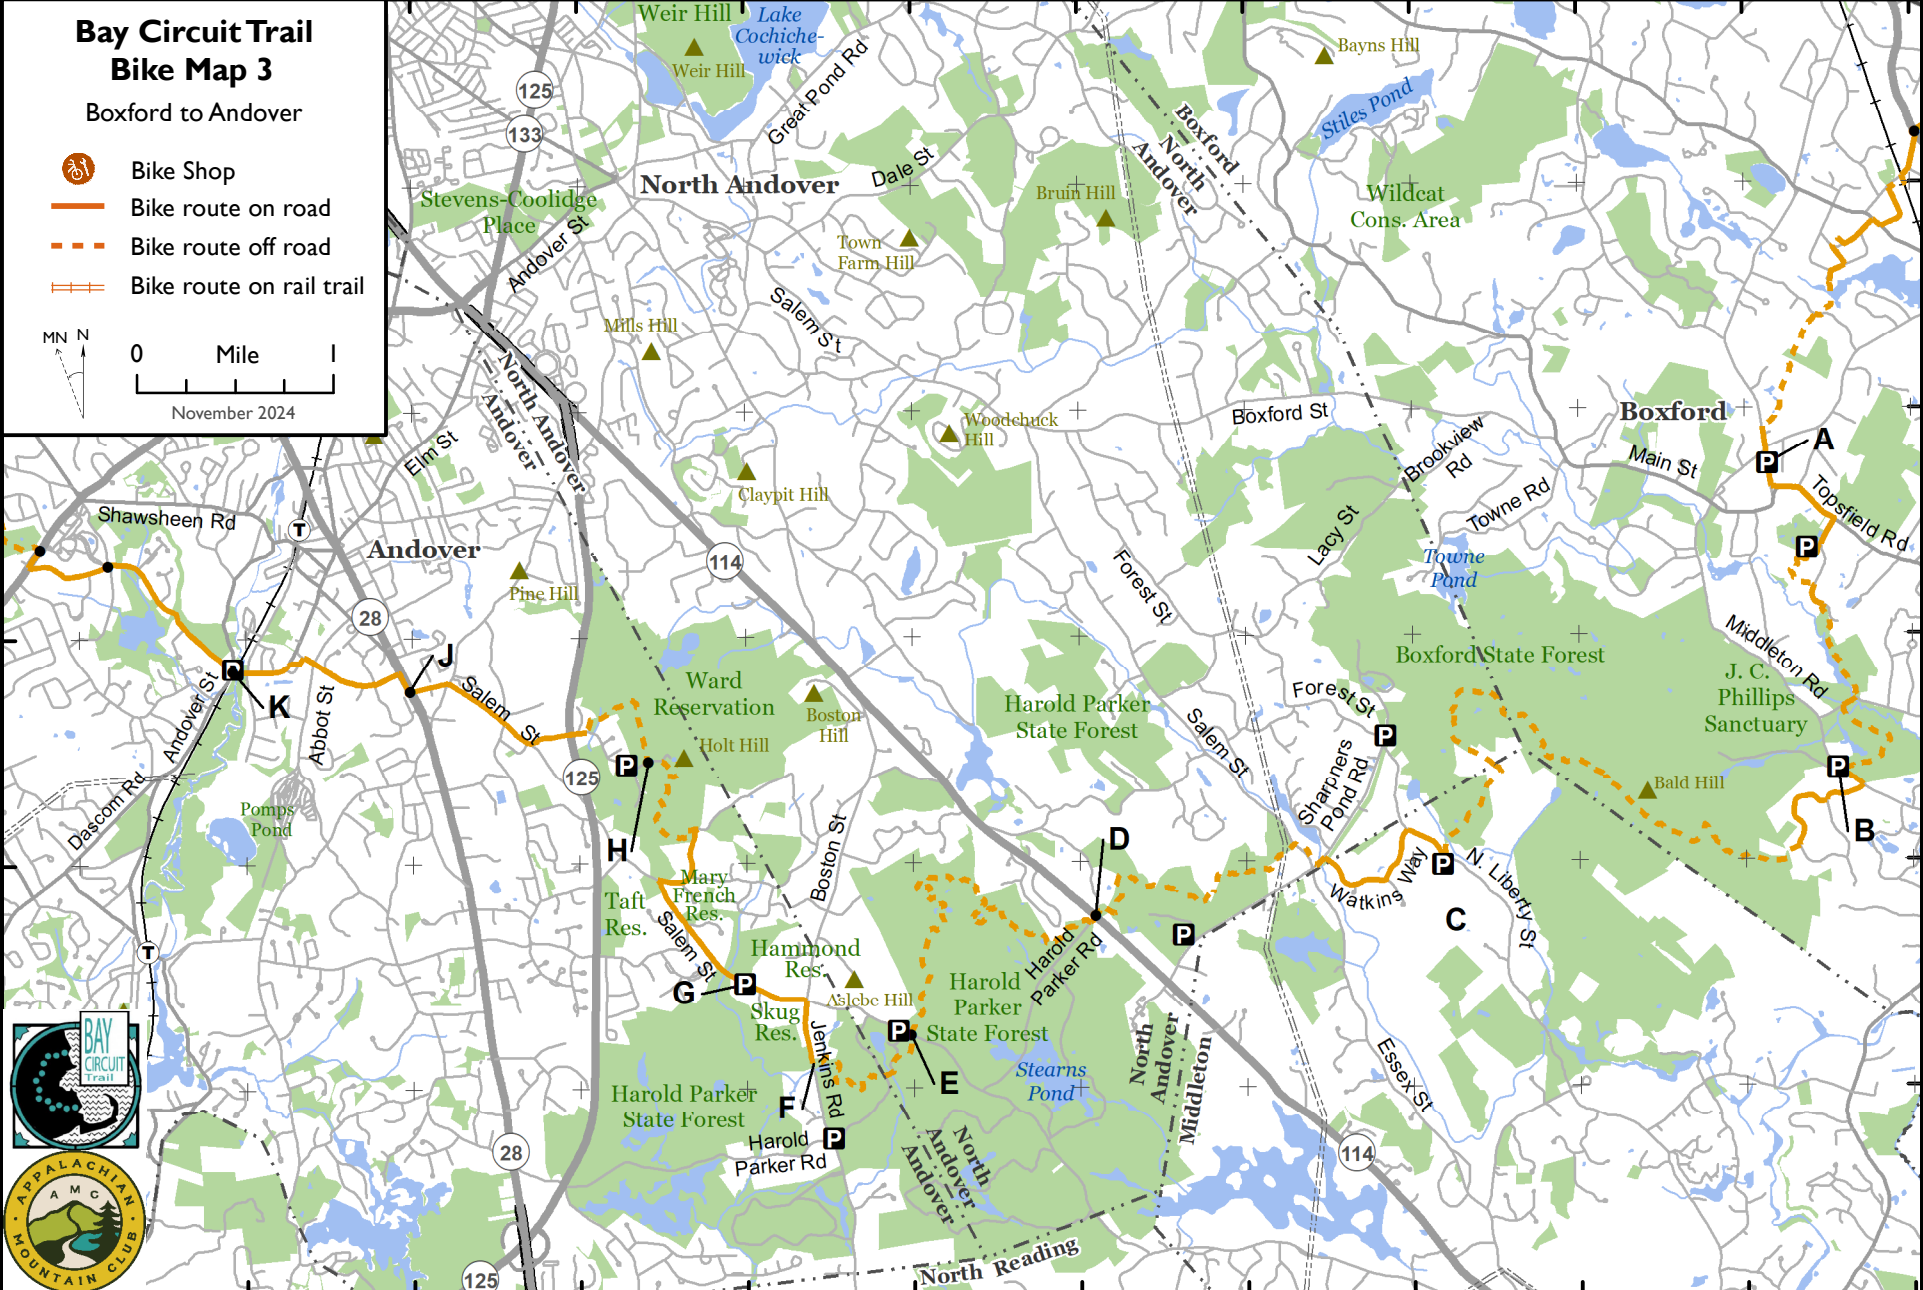

71°10'W 71°9'W 71°8'W 71°7'W 71°6'W 71°5'W 71°4'W 71°3'W 71°2'W 71°1'W 71°0'W 70°59'W

# Bay Circuit Trail Bike Map 3

Boxford to Andover

-  Bike Shop
-  Bike route on road
-  Bike route off road
-  Bike route on rail trail

November 2024

42°41'N

42°40'N

42°39'N

42°38'N

42°37'N

**Disclaimer and Cautions:** The Appalachian Mountain Club, as the advocate and promoter of the Bay Circuit Trail, expressly disclaims responsibility for injuries or damages that may arise from using the trail. We cannot guarantee the accuracy of maps or completeness of warnings about hazards that may exist. Portions of the trail are along roads or train tracks and involve crossing them. Users should pay attention to traffic and walk on the shoulder of roads facing traffic, not on the pavement, cross only at designated locations and use extreme care. Children and pets need to be closely monitored and under control. Bay Circuit Trail maps are intended for personal use only. Reproduction for commercial purposes is prohibited. ©Appalachian Mountain Club

Map 3