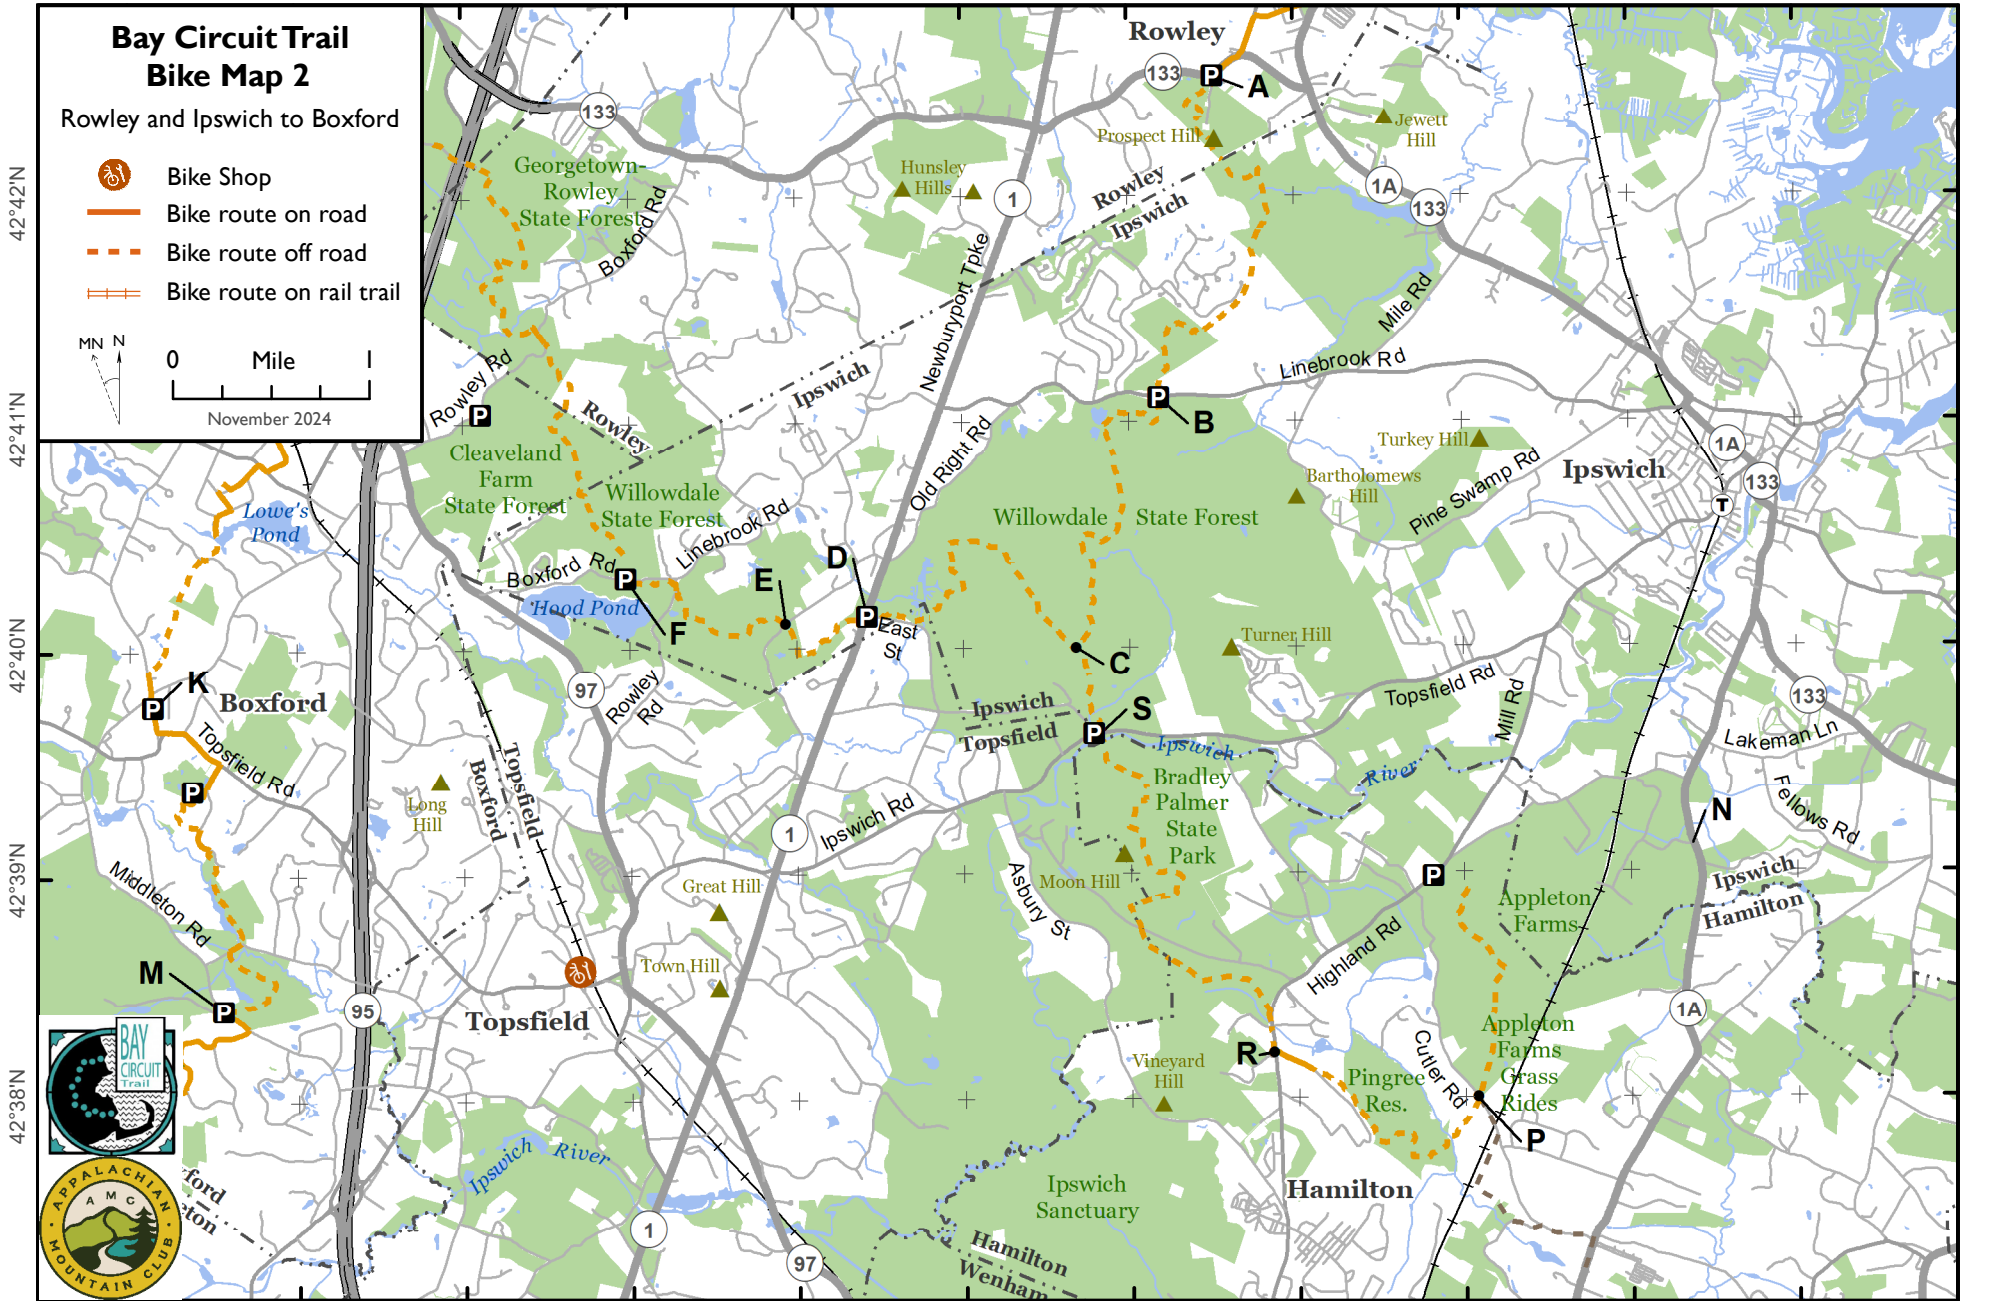

71°0'W 70°59'W 70°58'W 70°57'W 70°56'W 70°55'W 70°54'W 70°53'W 70°52'W 70°51'W 70°50'W 70°49'W

# Bay Circuit Trail Bike Map 2

Rowley and Ipswich to Boxford

- Bike Shop
- Bike route on road
- Bike route off road
- Bike route on rail trail

MN N

0 Mile

November 2024

**Disclaimer and Cautions:** The Appalachian Mountain Club, as the advocate and promoter of the Bay Circuit Trail, expressly disclaims responsibility for injuries or damages that may arise from using the trail. We cannot guarantee the accuracy of maps or completeness of warnings about hazards that may exist. Portions of the trail are along roads or train tracks and involve crossing them. Users should pay attention to traffic and walk on the shoulder of roads facing traffic, not on the pavement, cross only at designated locations and use extreme care. Children and pets need to be closely monitored and under control. Bay Circuit Trail maps are intended for personal use only. Reproduction for commercial purposes is prohibited. ©Appalachian Mountain Club

Map 2