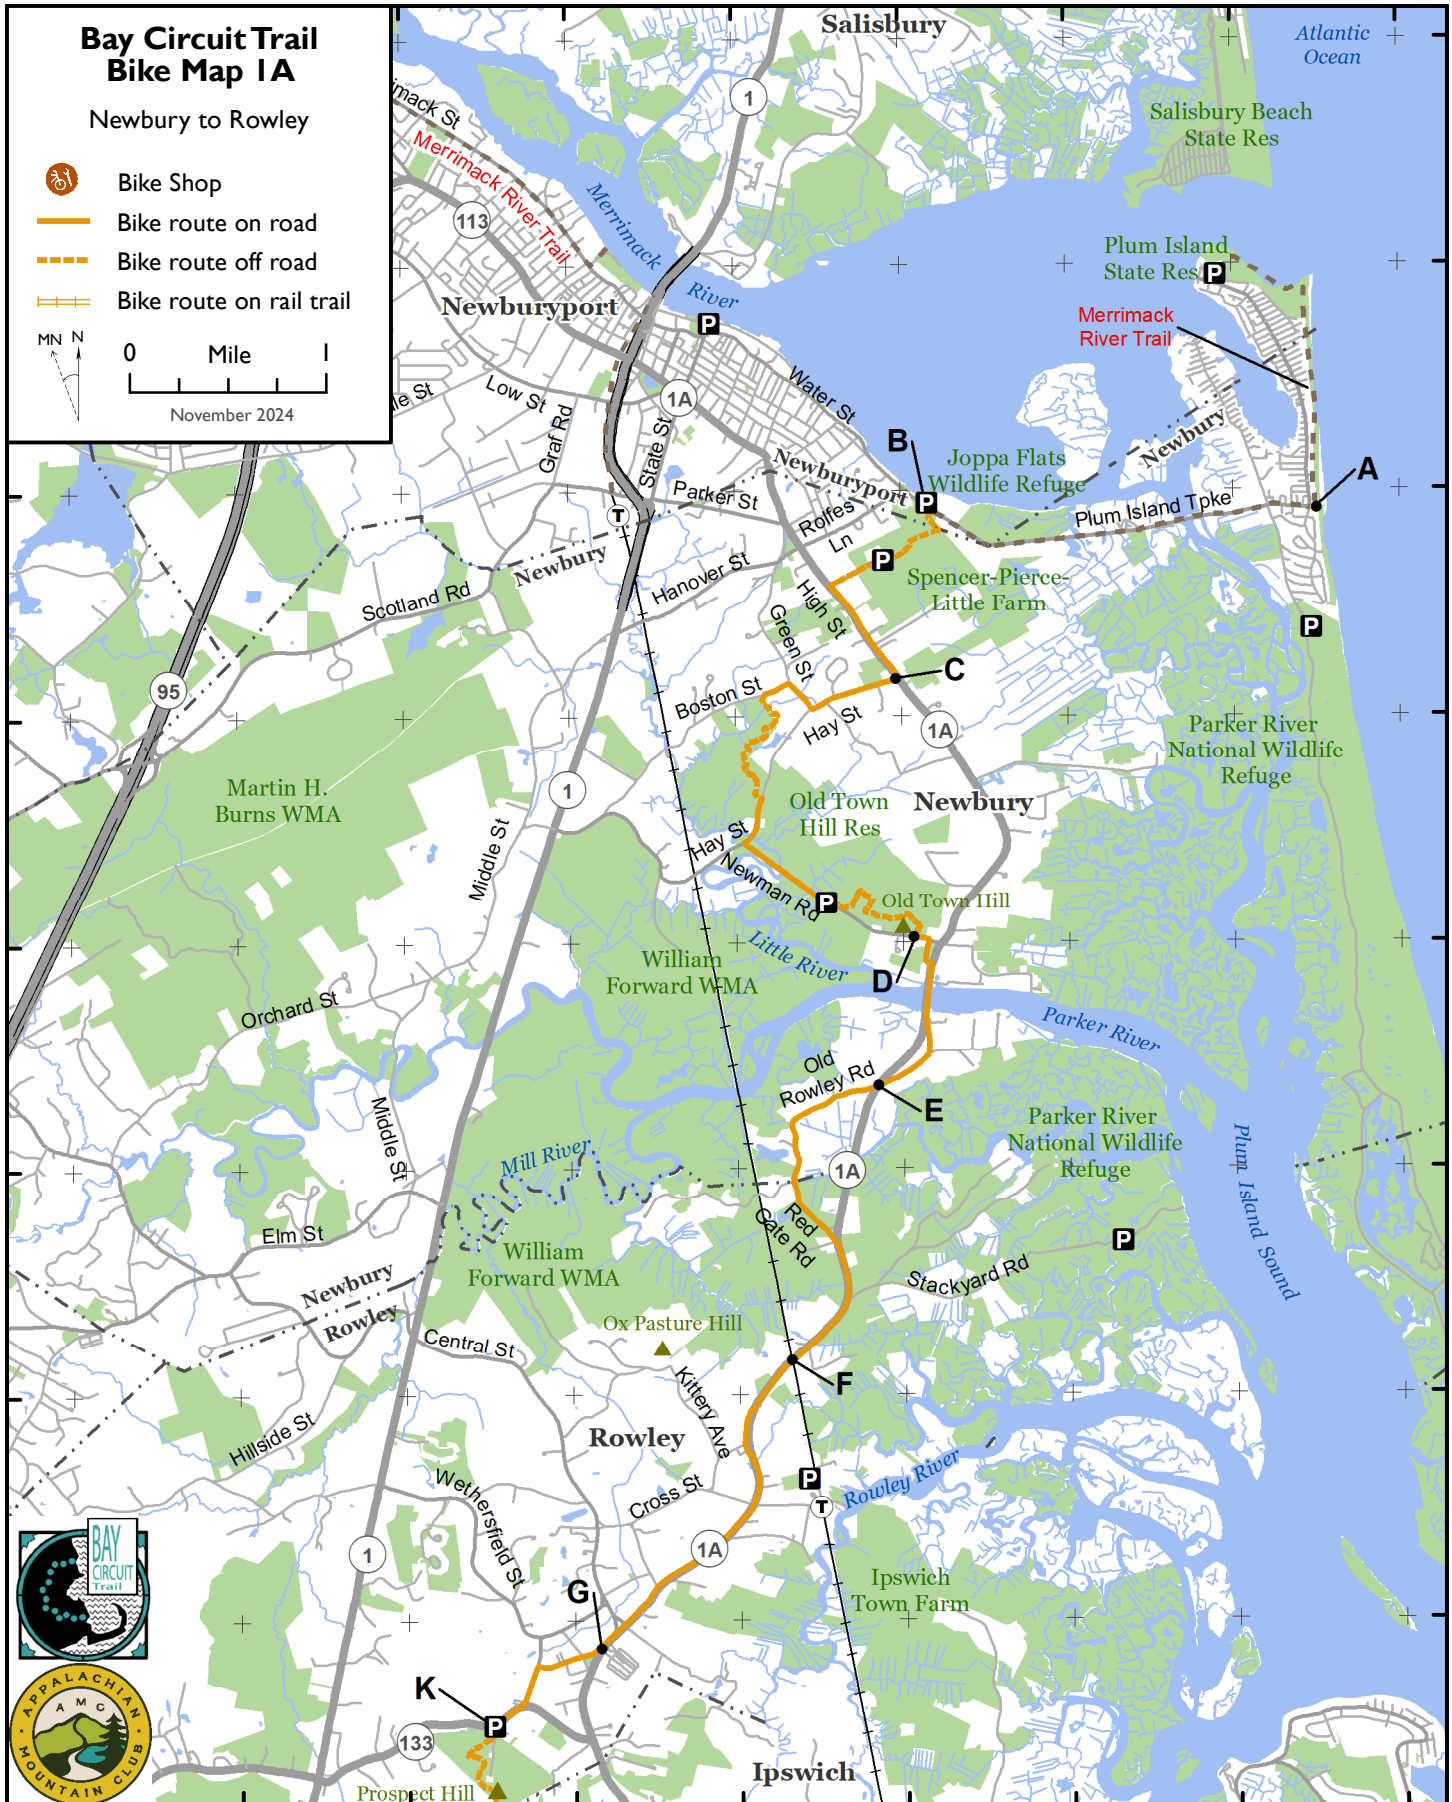

70°56'W 70°55'W 70°54'W 70°53'W 70°52'W 70°51'W 70°50'W 70°49'W 70°48'W

42°50'N
42°49'N
42°48'N
42°47'N
42°46'N
42°45'N
42°44'N
42°43'N

Bay Circuit Trail Bike Map 1A

Newbury to Rowley

-  Bike Shop
-  Bike route on road
-  Bike route off road
-  Bike route on rail trail

Map 1A

Disclaimer and Cautions: The Appalachian Mountain Club, as the advocate and promoter of the Bay Circuit Trail, expressly disclaims responsibility for injuries or damages that may arise from using the trail. We cannot guarantee the accuracy of maps or completeness of warnings about hazards that may exist. Portions of the trail are along roads or train tracks and involve crossing them. Users should pay attention to traffic and walk on the shoulder of roads facing traffic, not on the pavement, cross only at designated locations and use extreme care. Children and pets need to be closely monitored and under control. Bay Circuit Trail maps are intended for personal use only. Reproduction for commercial purposes is prohibited. © Appalachian Mountain Club