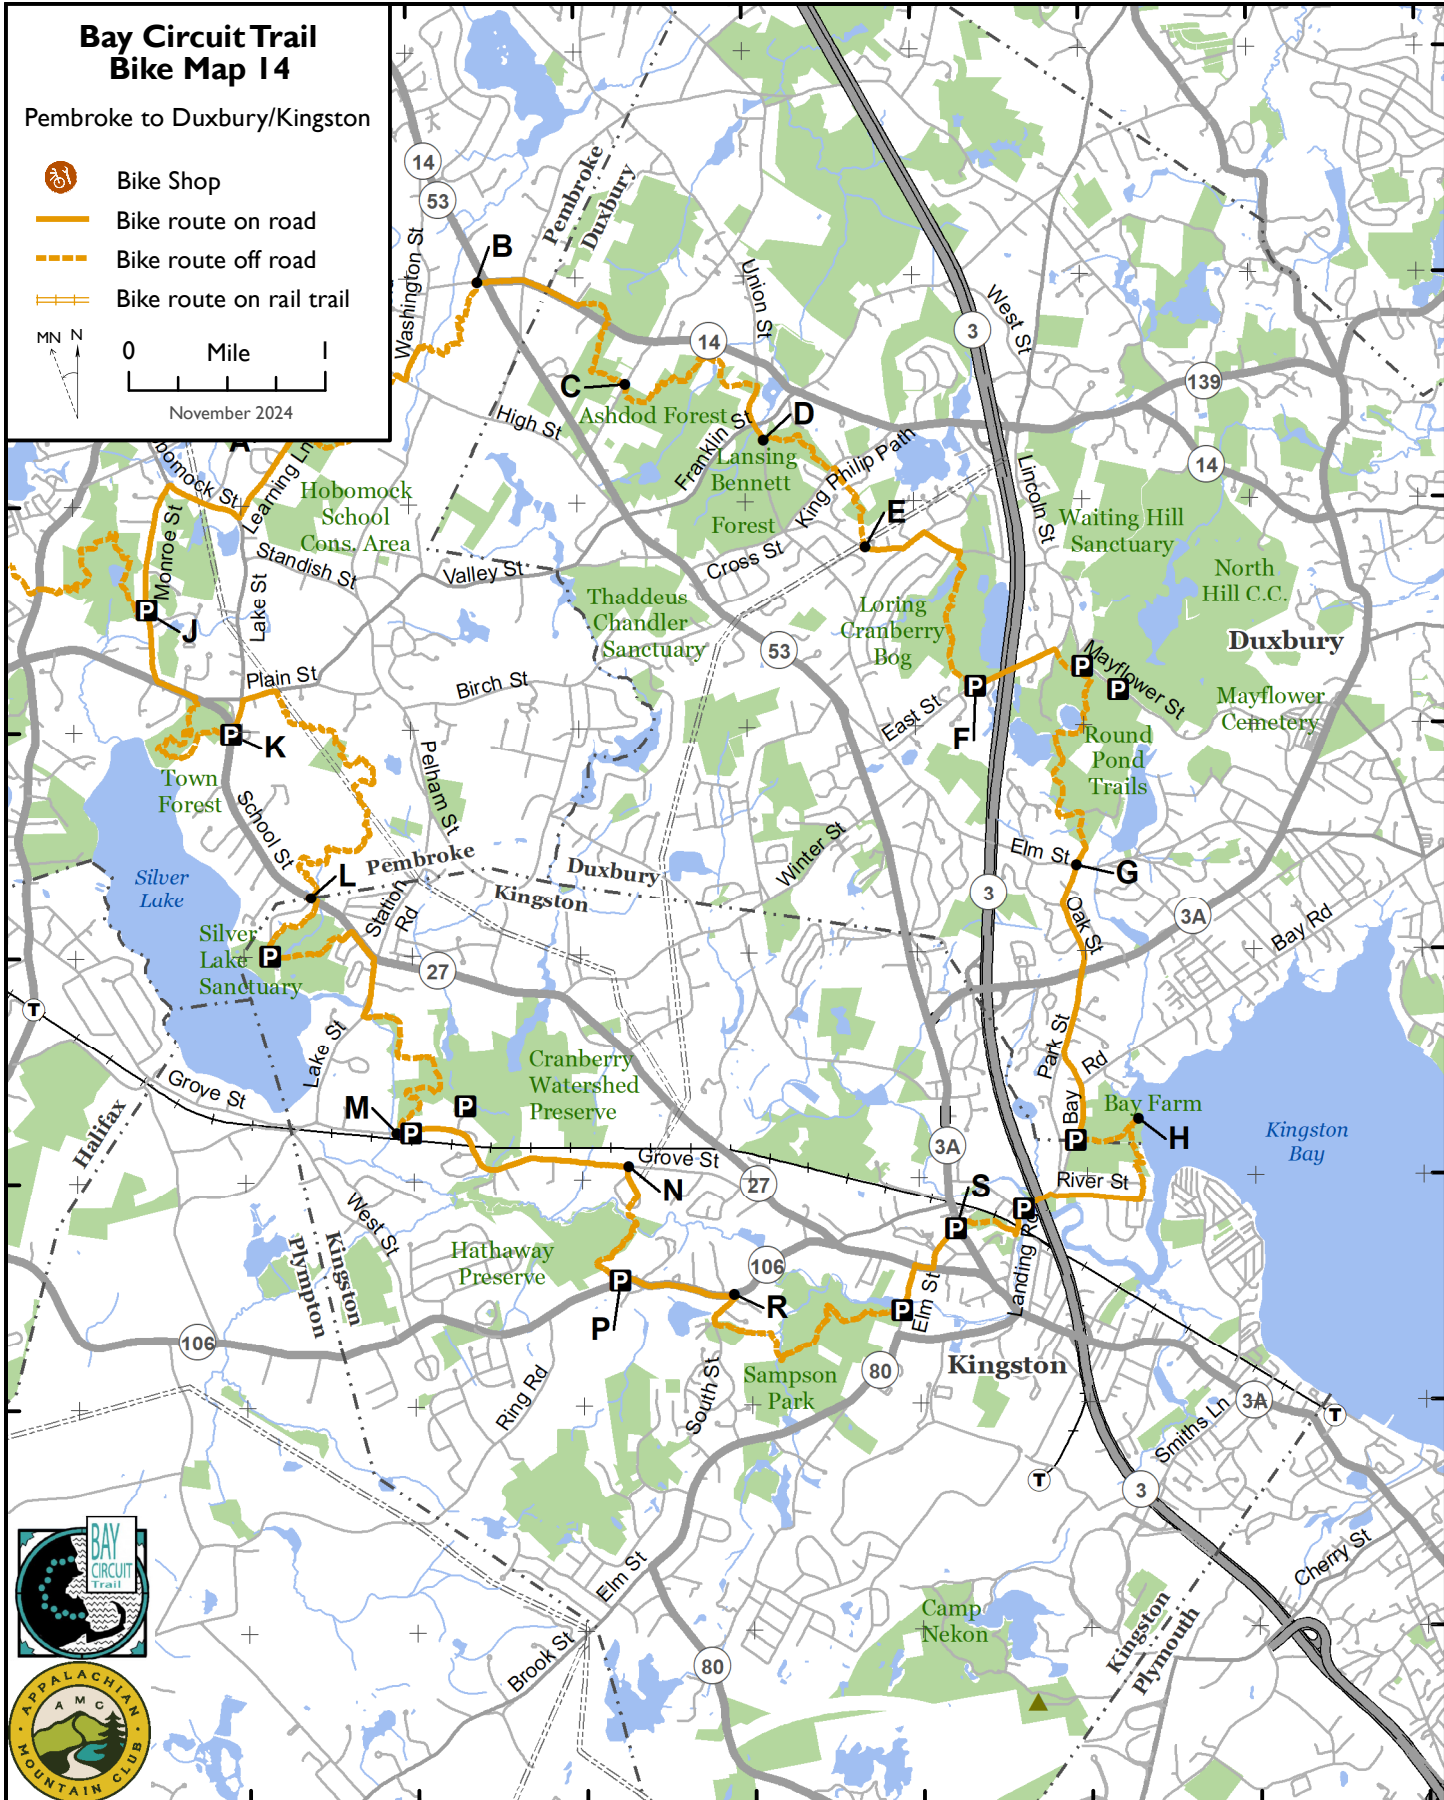

Bay Circuit Trail Bike Map 14

Pembroke to Duxbury/Kingston

- Bike Shop
- Bike route on road
- Bike route off road
- Bike route on rail trail

Disclaimer and Cautions: The Appalachian Mountain Club, as the advocate and promoter of the Bay Circuit Trail, expressly disclaims responsibility for injuries or damages that may arise from using the trail. We cannot guarantee the accuracy of maps or completeness of warnings about hazards that may exist. Portions of the trail are along roads or train tracks and involve crossing them. Users should pay attention to traffic and walk on the shoulder of roads facing traffic, not on the pavement, cross only at designated locations and use extreme care. Children and pets need to be closely monitored and under control. Bay Circuit Trail maps are intended for personal use only. Reproduction for commercial purposes is prohibited. © Appalachian Mountain Club