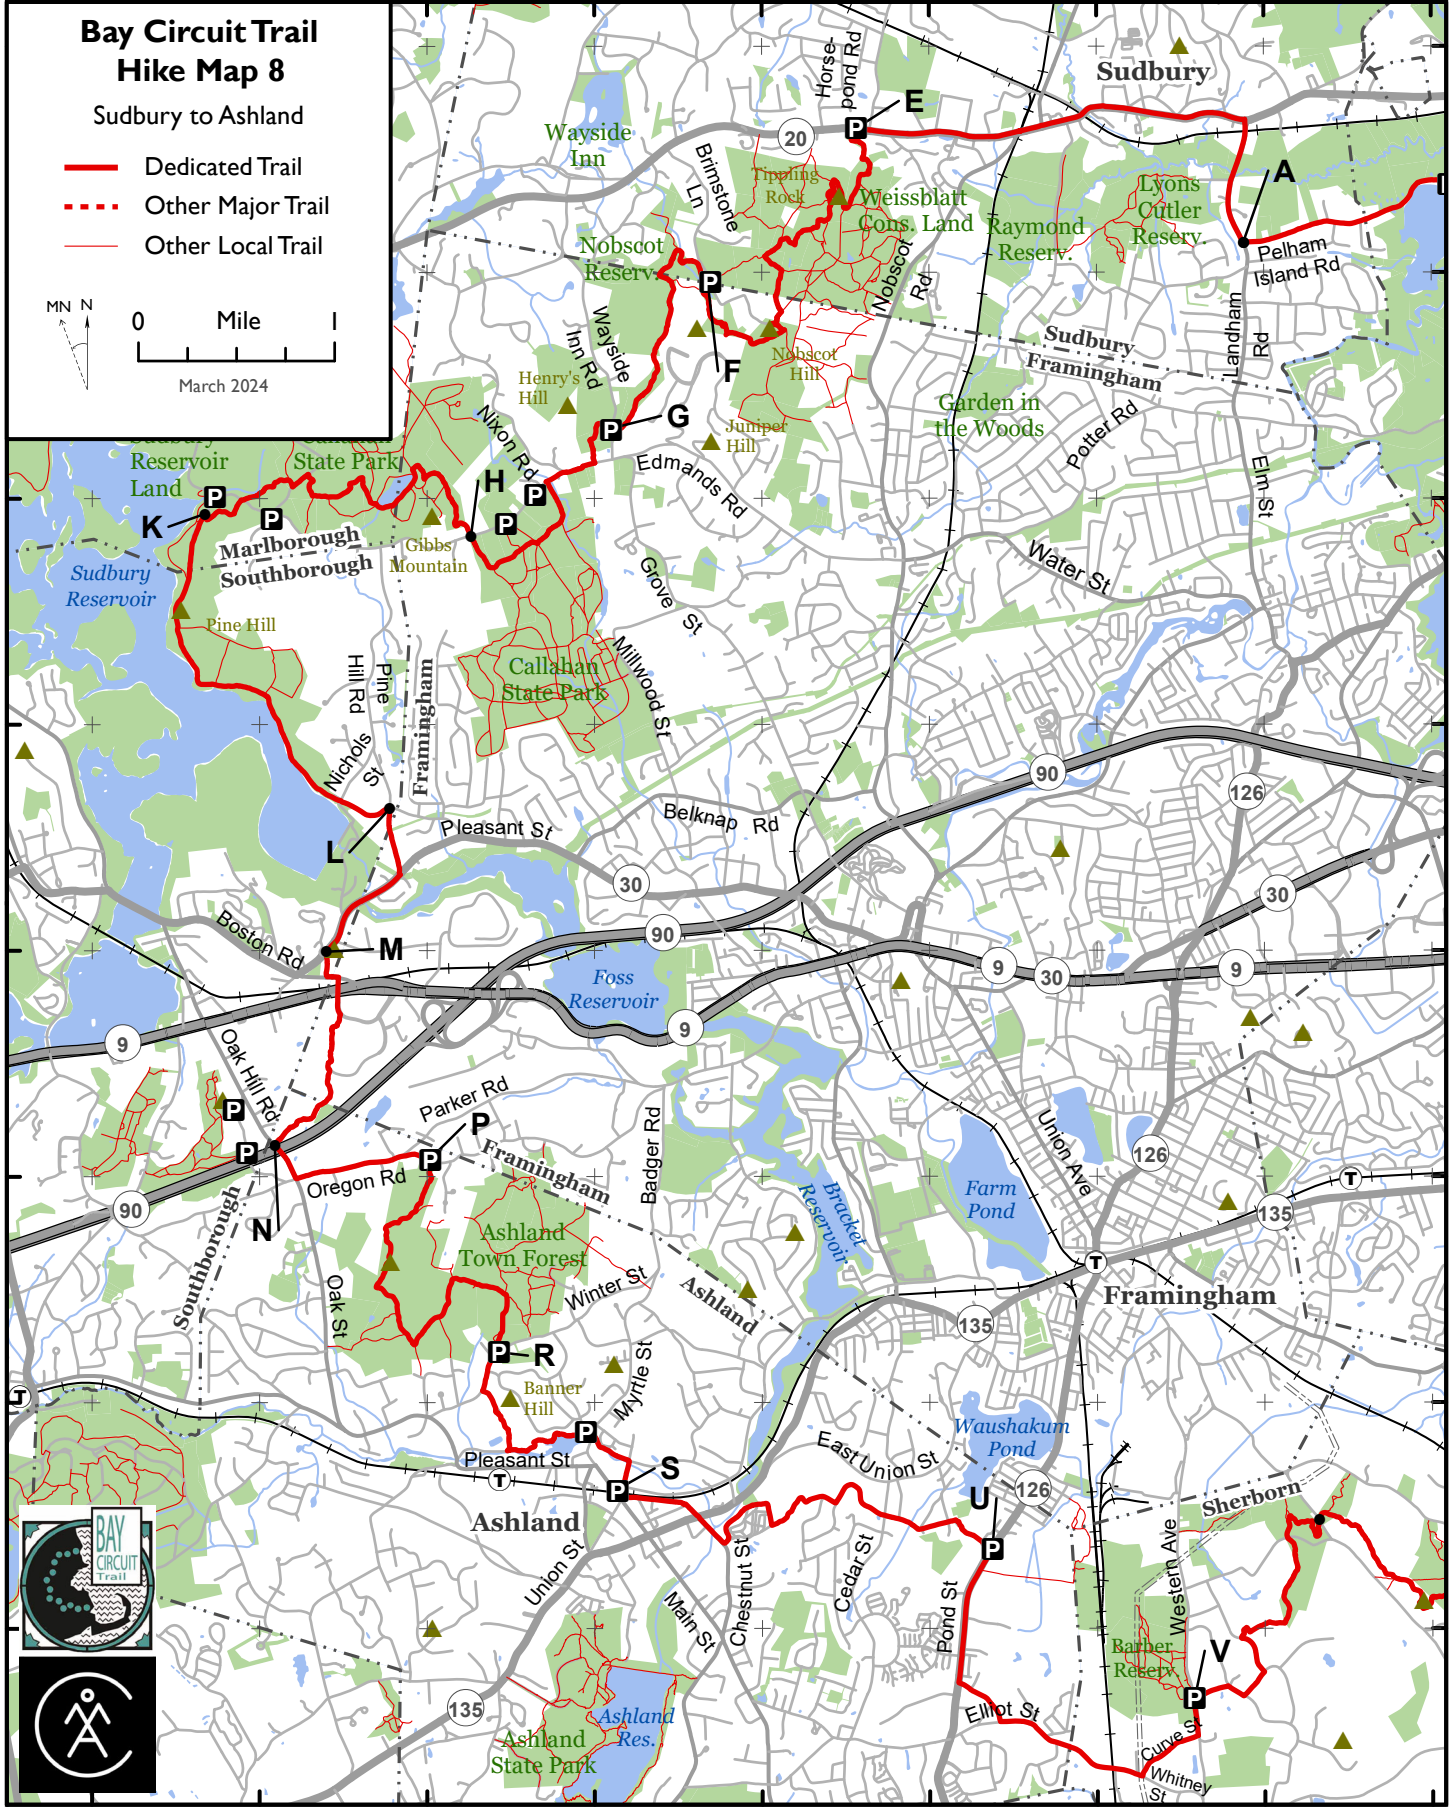

Bay Circuit Trail Hike Map 8

Sudbury to Ashland

- Dedicated Trail
- - - Other Major Trail
- Other Local Trail

March 2024

Disclaimer and Cautions: The Bay Circuit Alliance, as the advocate and promoter of the Bay Circuit Trail, expressly disclaims responsibility for injuries or damages that may arise from using the trail. We cannot guarantee the accuracy of maps or completeness of warnings about hazards that may exist. Portions of the trail are along roads or train tracks and involve crossing them. Users should pay attention to traffic and walk on the shoulder of roads facing traffic, not on the pavement, cross only at designated locations and use extreme care. Children and pets need to be closely monitored and under control. Bay Circuit Trail maps are intended for personal use only. Reproduction for commercial purposes is prohibited. © Bay Circuit Alliance