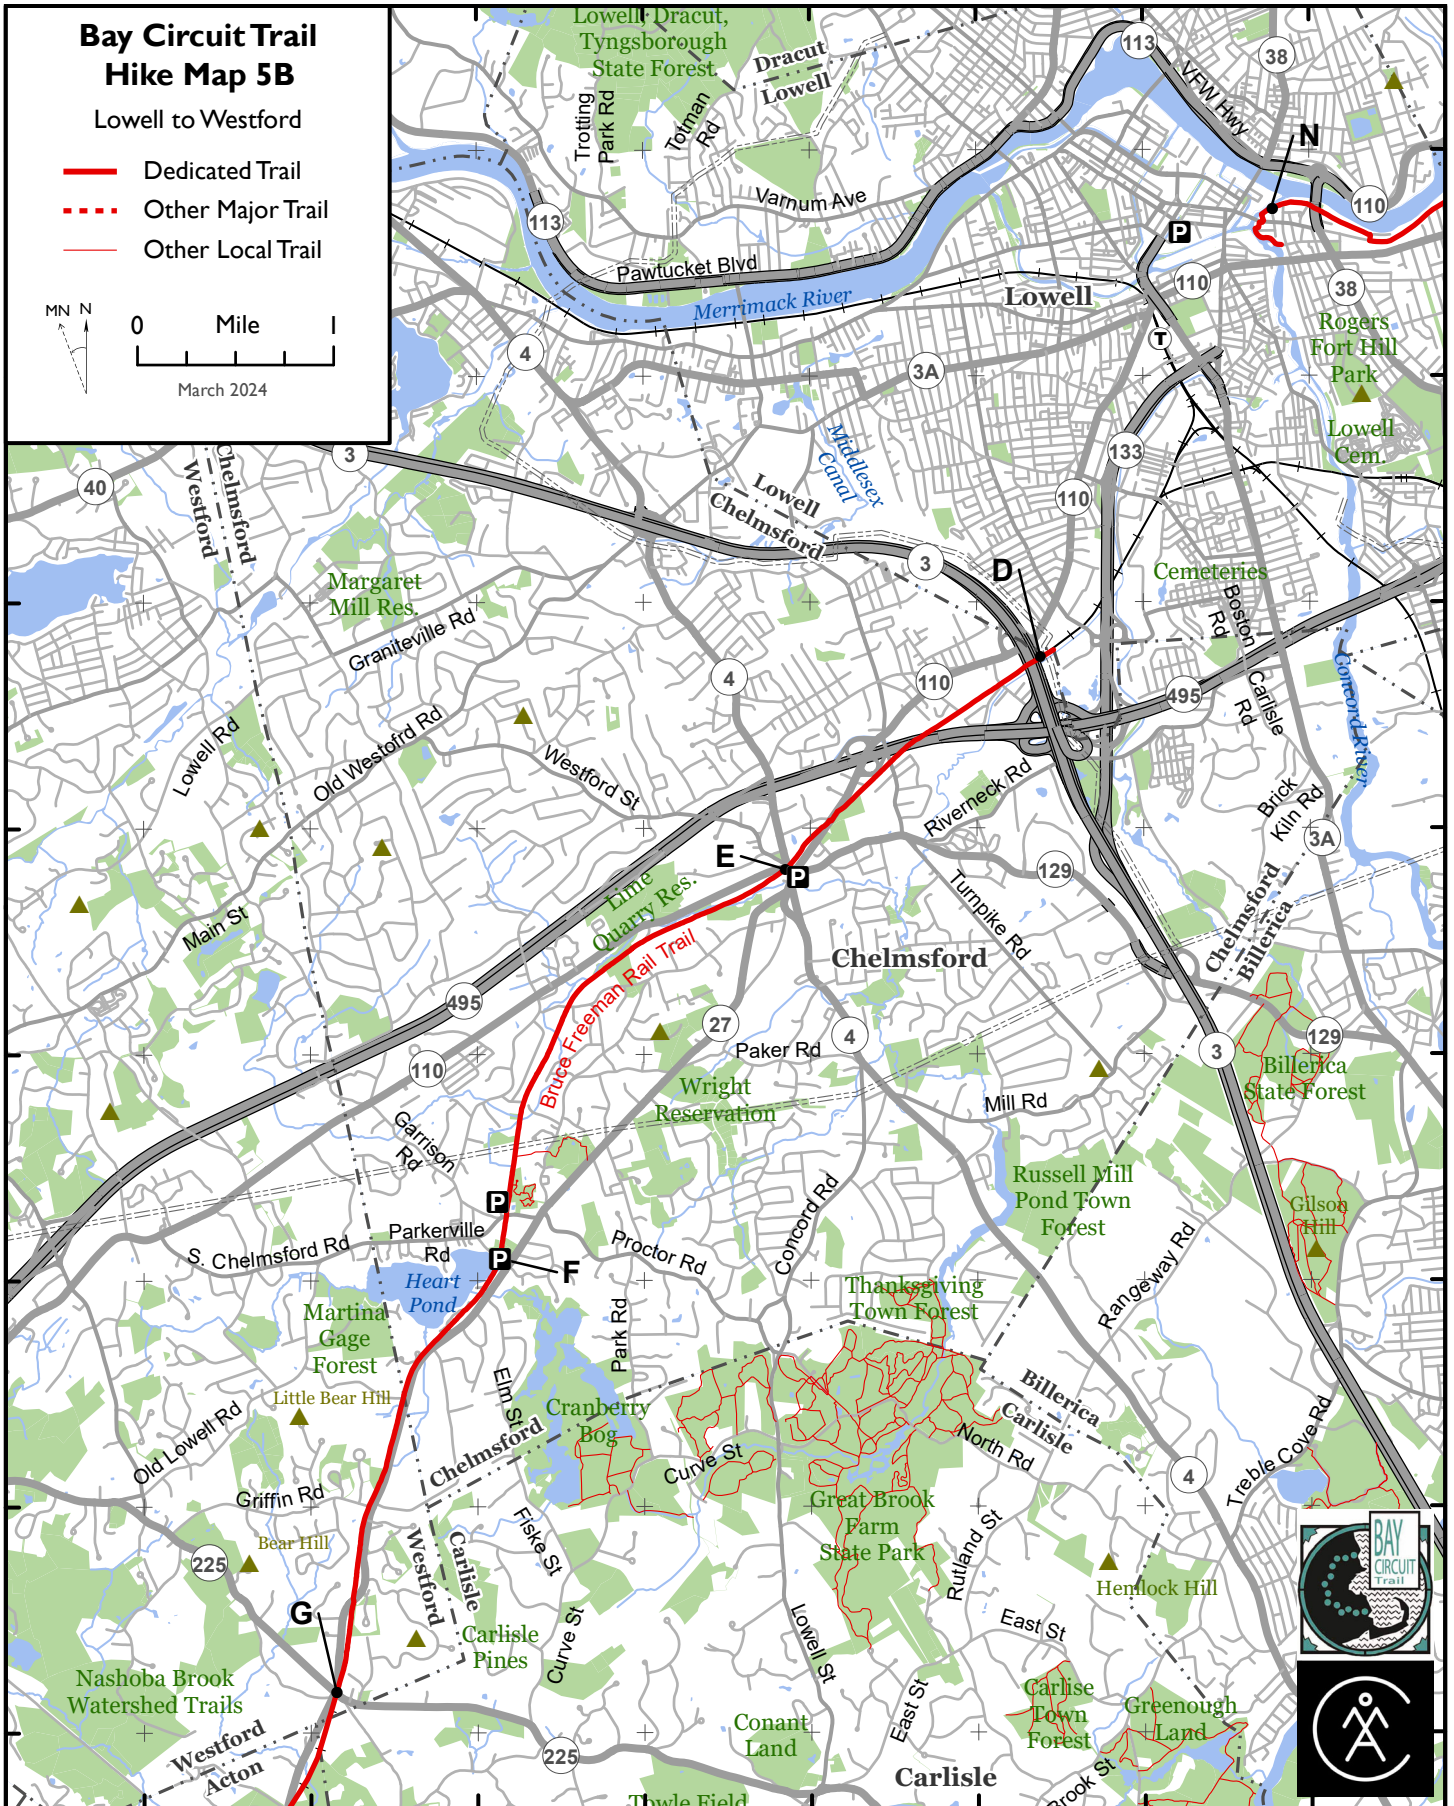

71°25'W 71°24'W 71°23'W 71°22'W 71°21'W 71°20'W 71°19'W 71°18'W

42°39'N
42°38'N
42°37'N
42°36'N
42°35'N
42°34'N
42°33'N
42°32'N

Bay Circuit Trail Hike Map 5B

Lowell to Westford

-  Dedicated Trail
-  Other Major Trail
-  Other Local Trail

March 2024

Map 5B

Disclaimer and Cautions: The Bay Circuit Alliance, as the advocate and promoter of the Bay Circuit Trail, expressly disclaims responsibility for injuries or damages that may arise from using the trail. We cannot guarantee the accuracy of maps or completeness of warnings about hazards that may exist. Portions of the trail are along roads or train tracks and involve crossing them. Users should pay attention to traffic and walk on the shoulder of roads facing traffic, not on the pavement, cross only at designated locations and use extreme care. Children and pets need to be closely monitored and under control. Bay Circuit Trail maps are intended for personal use only. Reproduction for commercial purposes is prohibited. © Bay Circuit Alliance