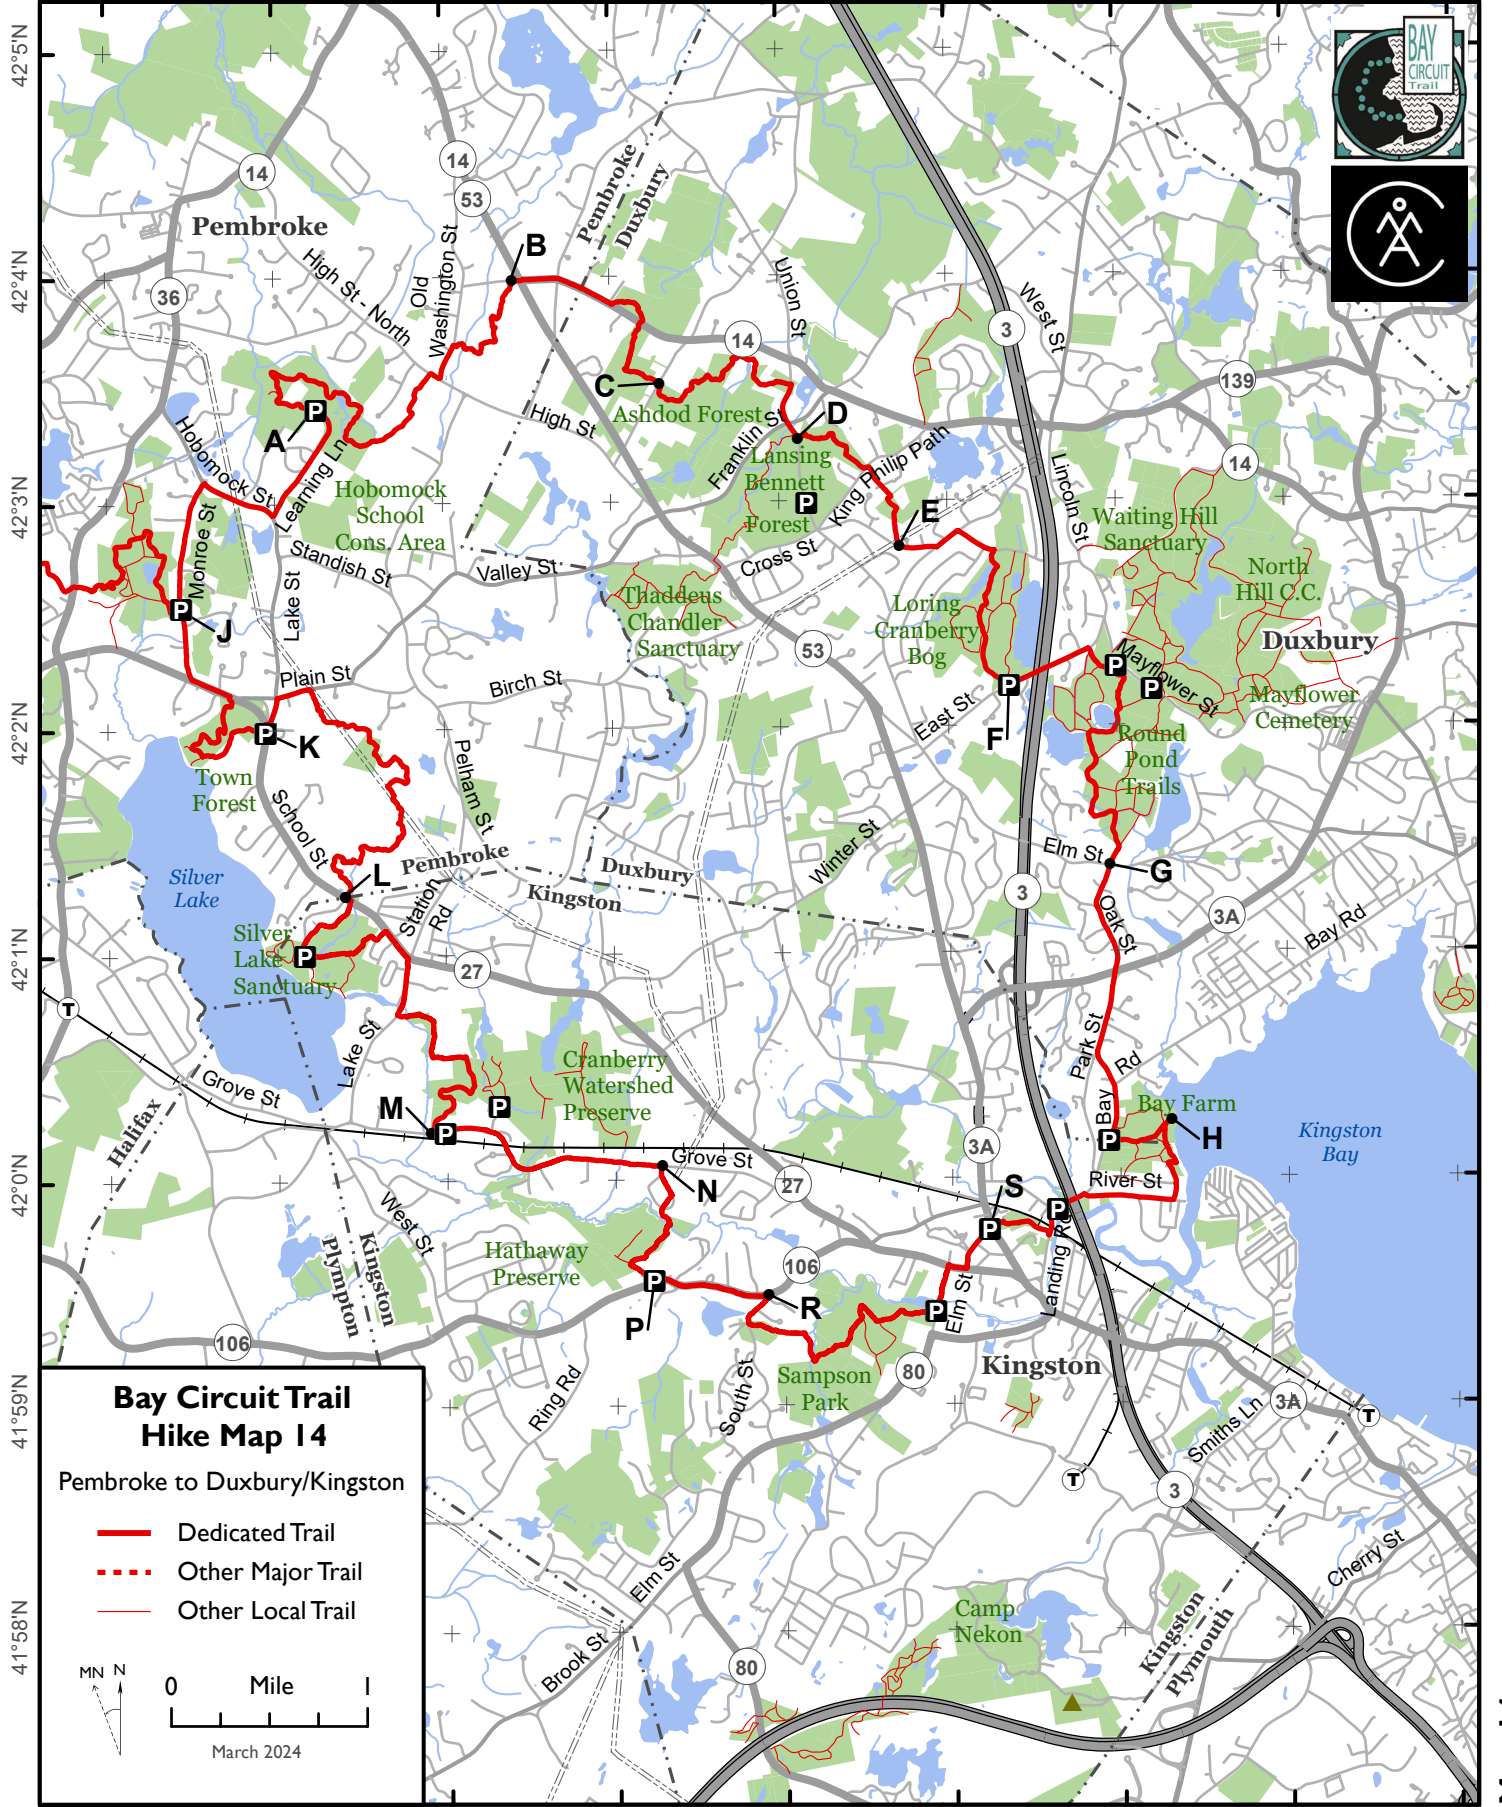

70°49'W 70°48'W 70°47'W 70°46'W 70°45'W 70°44'W 70°43'W 70°42'W 70°41'W

Map 14

Bay Circuit Trail Hike Map 14

Pembroke to Duxbury/Kingston

- Dedicated Trail
- - - Other Major Trail
- Other Local Trail

March 2024

Disclaimer and Cautions: The Bay Circuit Alliance, as the advocate and promoter of the Bay Circuit Trail, expressly disclaims responsibility for injuries or damages that may arise from using the trail. We cannot guarantee the accuracy of maps or completeness of warnings about hazards that may exist. Portions of the trail are along roads or train tracks and involve crossing them. Users should pay attention to traffic and walk on the shoulder of roads facing traffic, not on the pavement, cross only at designated locations and use extreme care. Children and pets need to be closely monitored and under control. Bay Circuit Trail maps are intended for personal use only. Reproduction for commercial purposes is prohibited. © Bay Circuit Alliance