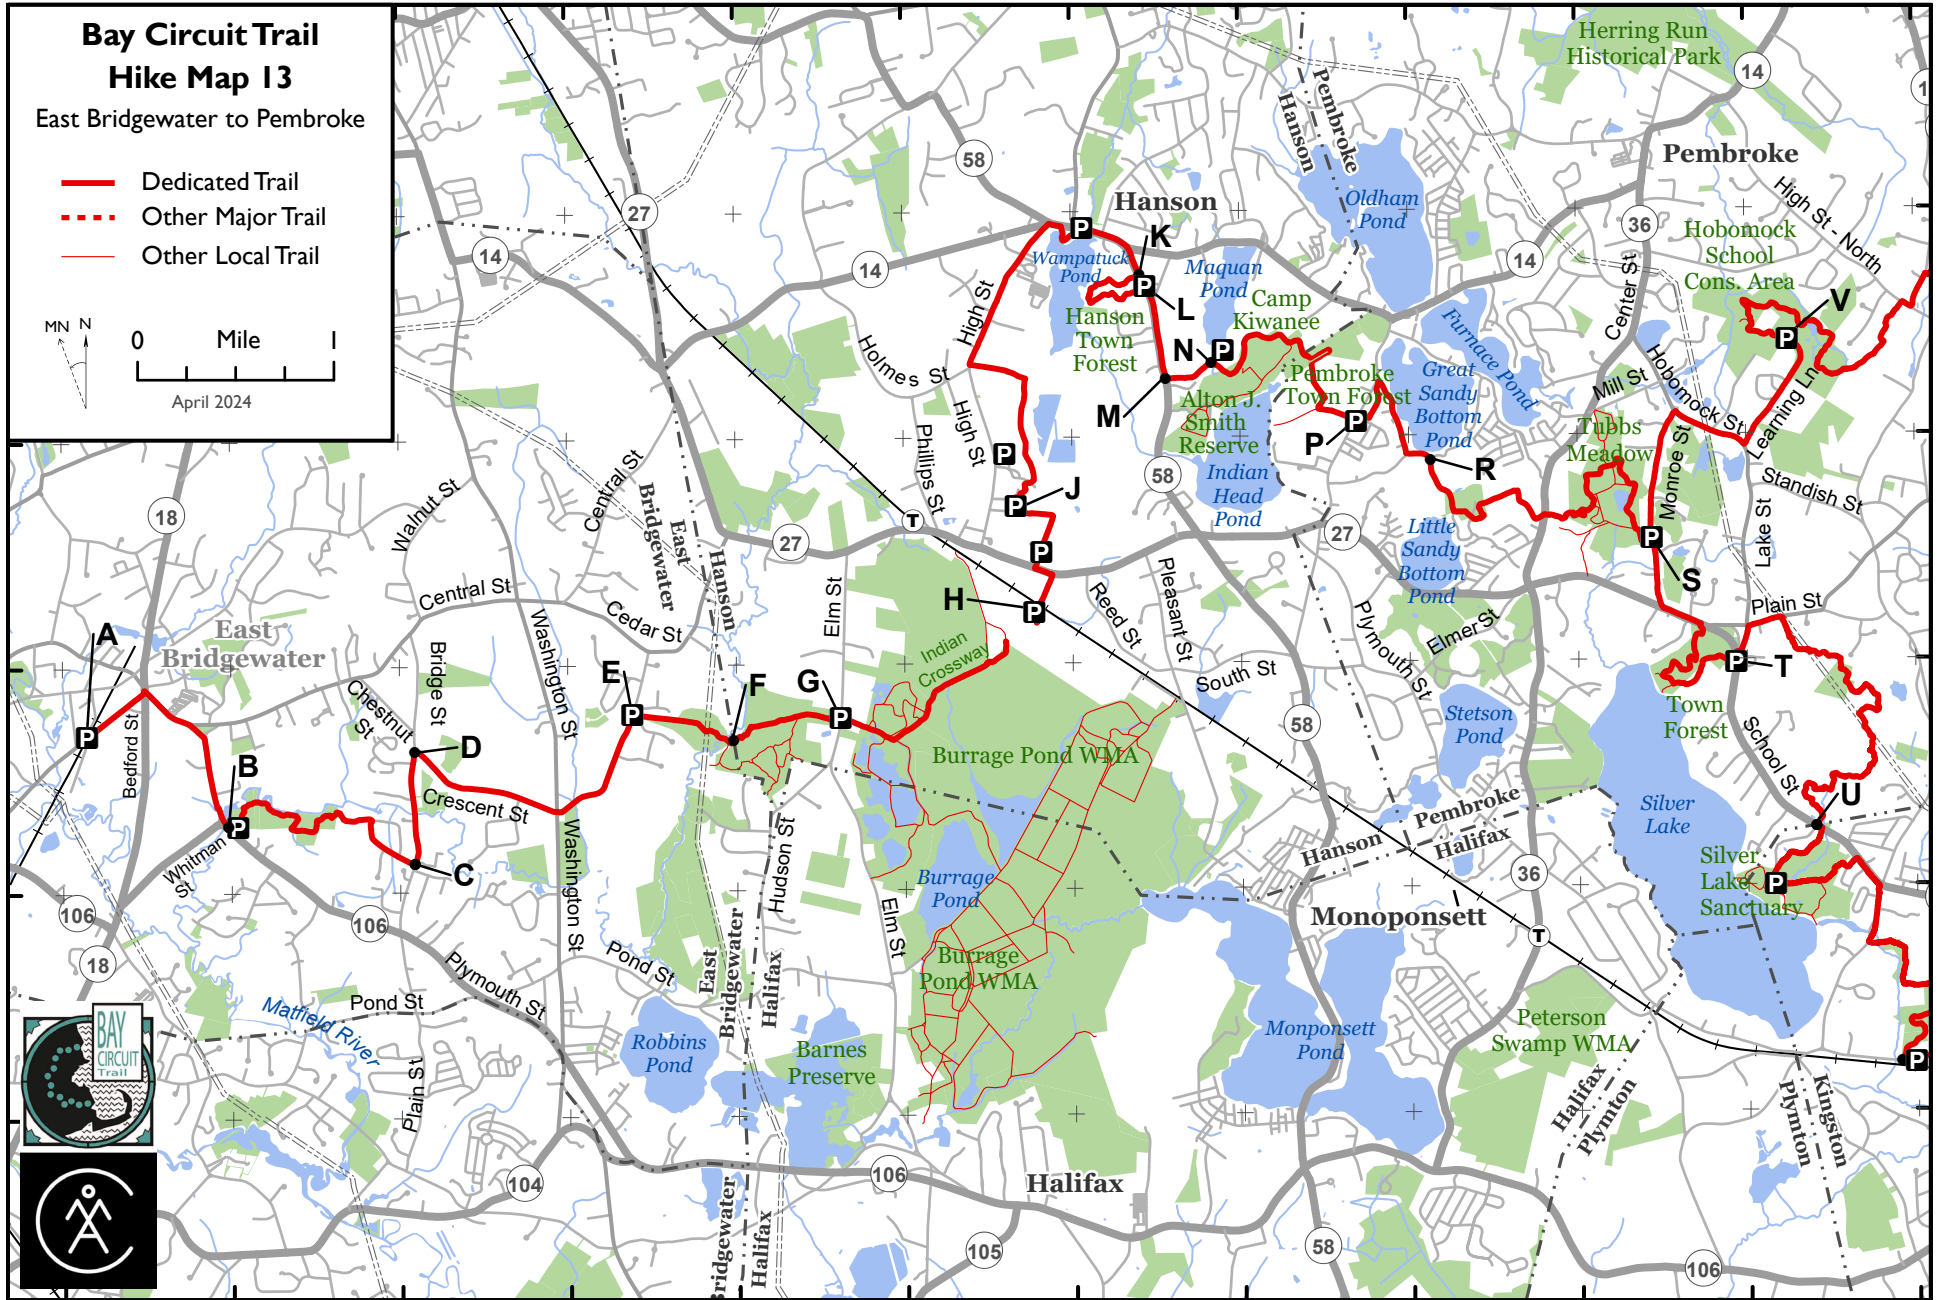

70°58'W 70°57'W 70°56'W 70°55'W 70°54'W 70°53'W 70°52'W 70°51'W 70°50'W 70°49'W 70°48'W 70°47'W

42°4'N
42°3'N
42°2'N
42°1'N
42°0'N

Bay Circuit Trail Hike Map 13

East Bridgewater to Pembroke

- Dedicated Trail
- - - Other Major Trail
- Other Local Trail

Disclaimer and Cautions: The Bay Circuit Alliance, as the advocate and promoter of the Bay Circuit Trail, expressly disclaims responsibility for injuries or damages that may arise from using the trail. We cannot guarantee the accuracy of maps or completeness of warnings about hazards that may exist. Portions of the trail are along roads or train tracks and involve crossing them. Users should pay attention to traffic and walk on the shoulder of roads facing traffic, not on the pavement, cross only at designated locations and use extreme care. Children and pets need to be closely monitored and under control. Bay Circuit Trail maps are intended for personal use only. Reproduction for commercial purposes is prohibited. © Bay Circuit Alliance

Map 13