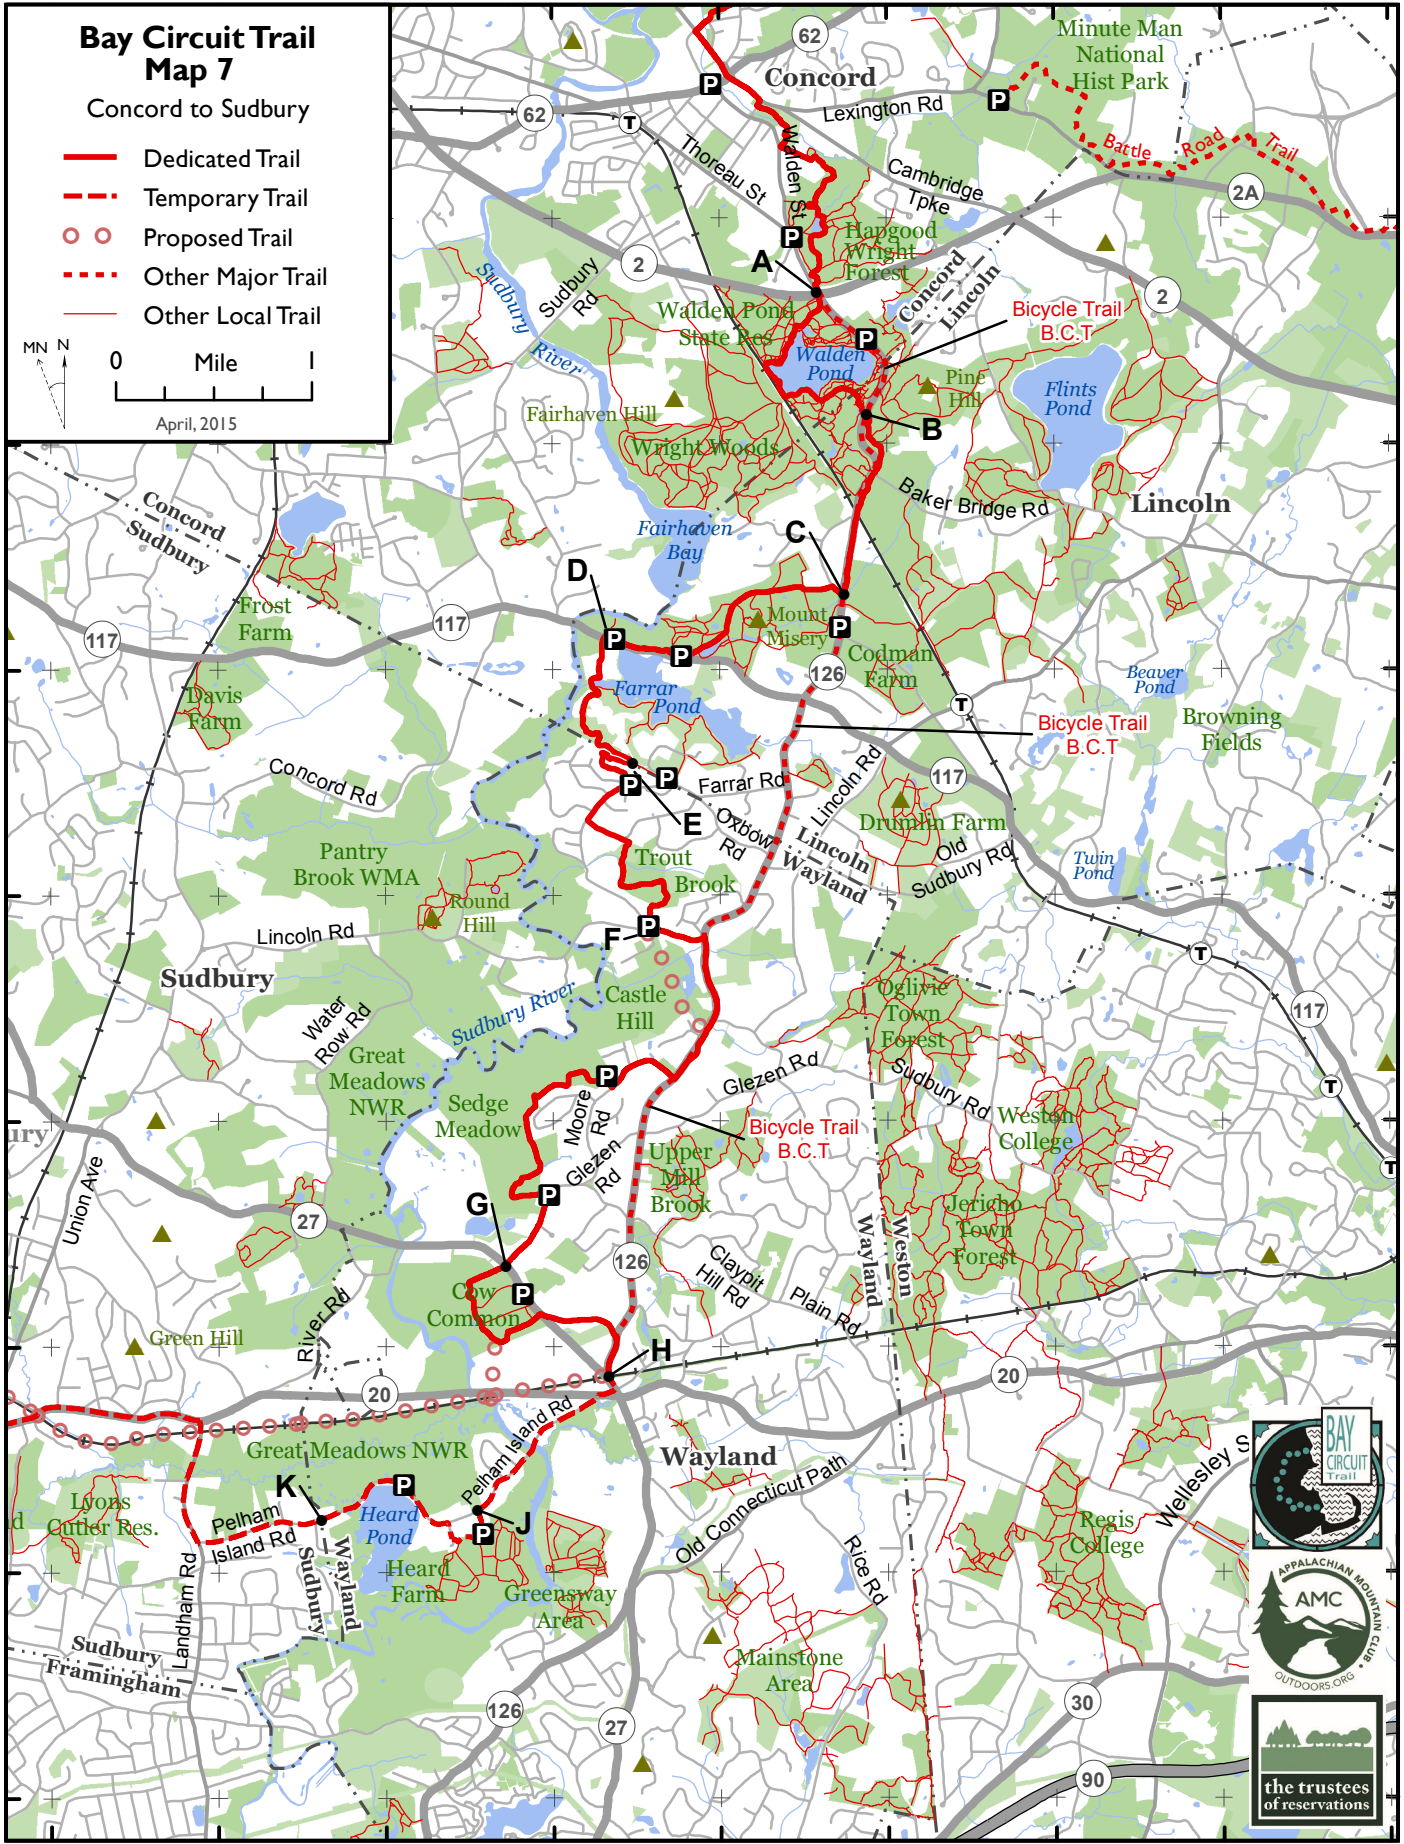

Bay Circuit Trail Map 7

Concord to Sudbury

- Dedicated Trail
- - - Temporary Trail
- ○ Proposed Trail
- · - · - Other Major Trail
- Other Local Trail

April, 2015

42°27'N
42°26'N
42°25'N
42°24'N
42°23'N
42°22'N
42°21'N
42°20'N

71°25'W 71°24'W 71°23'W 71°22'W 71°21'W 71°20'W 71°19'W 71°18'W 71°17'W

Disclaimer and Cautions: The Bay Circuit Alliance, as the advocate and promoter of the Bay Circuit Trail, expressly disclaims responsibility for injuries or damages that may arise from using the trail. We cannot guarantee the accuracy of maps or completeness of warnings about hazards that may exist. Portions of the trail are along roads or train tracks and involve crossing them. Users should pay attention to traffic and walk on the shoulder of roads facing traffic, not on the pavement, cross only at designated locations and use extreme care. Children and pets need to be closely monitored and under control. Bay Circuit Trail maps are intended for personal use only. Reproduction for commercial purposes is prohibited. © Bay Circuit Alliance

Map 7