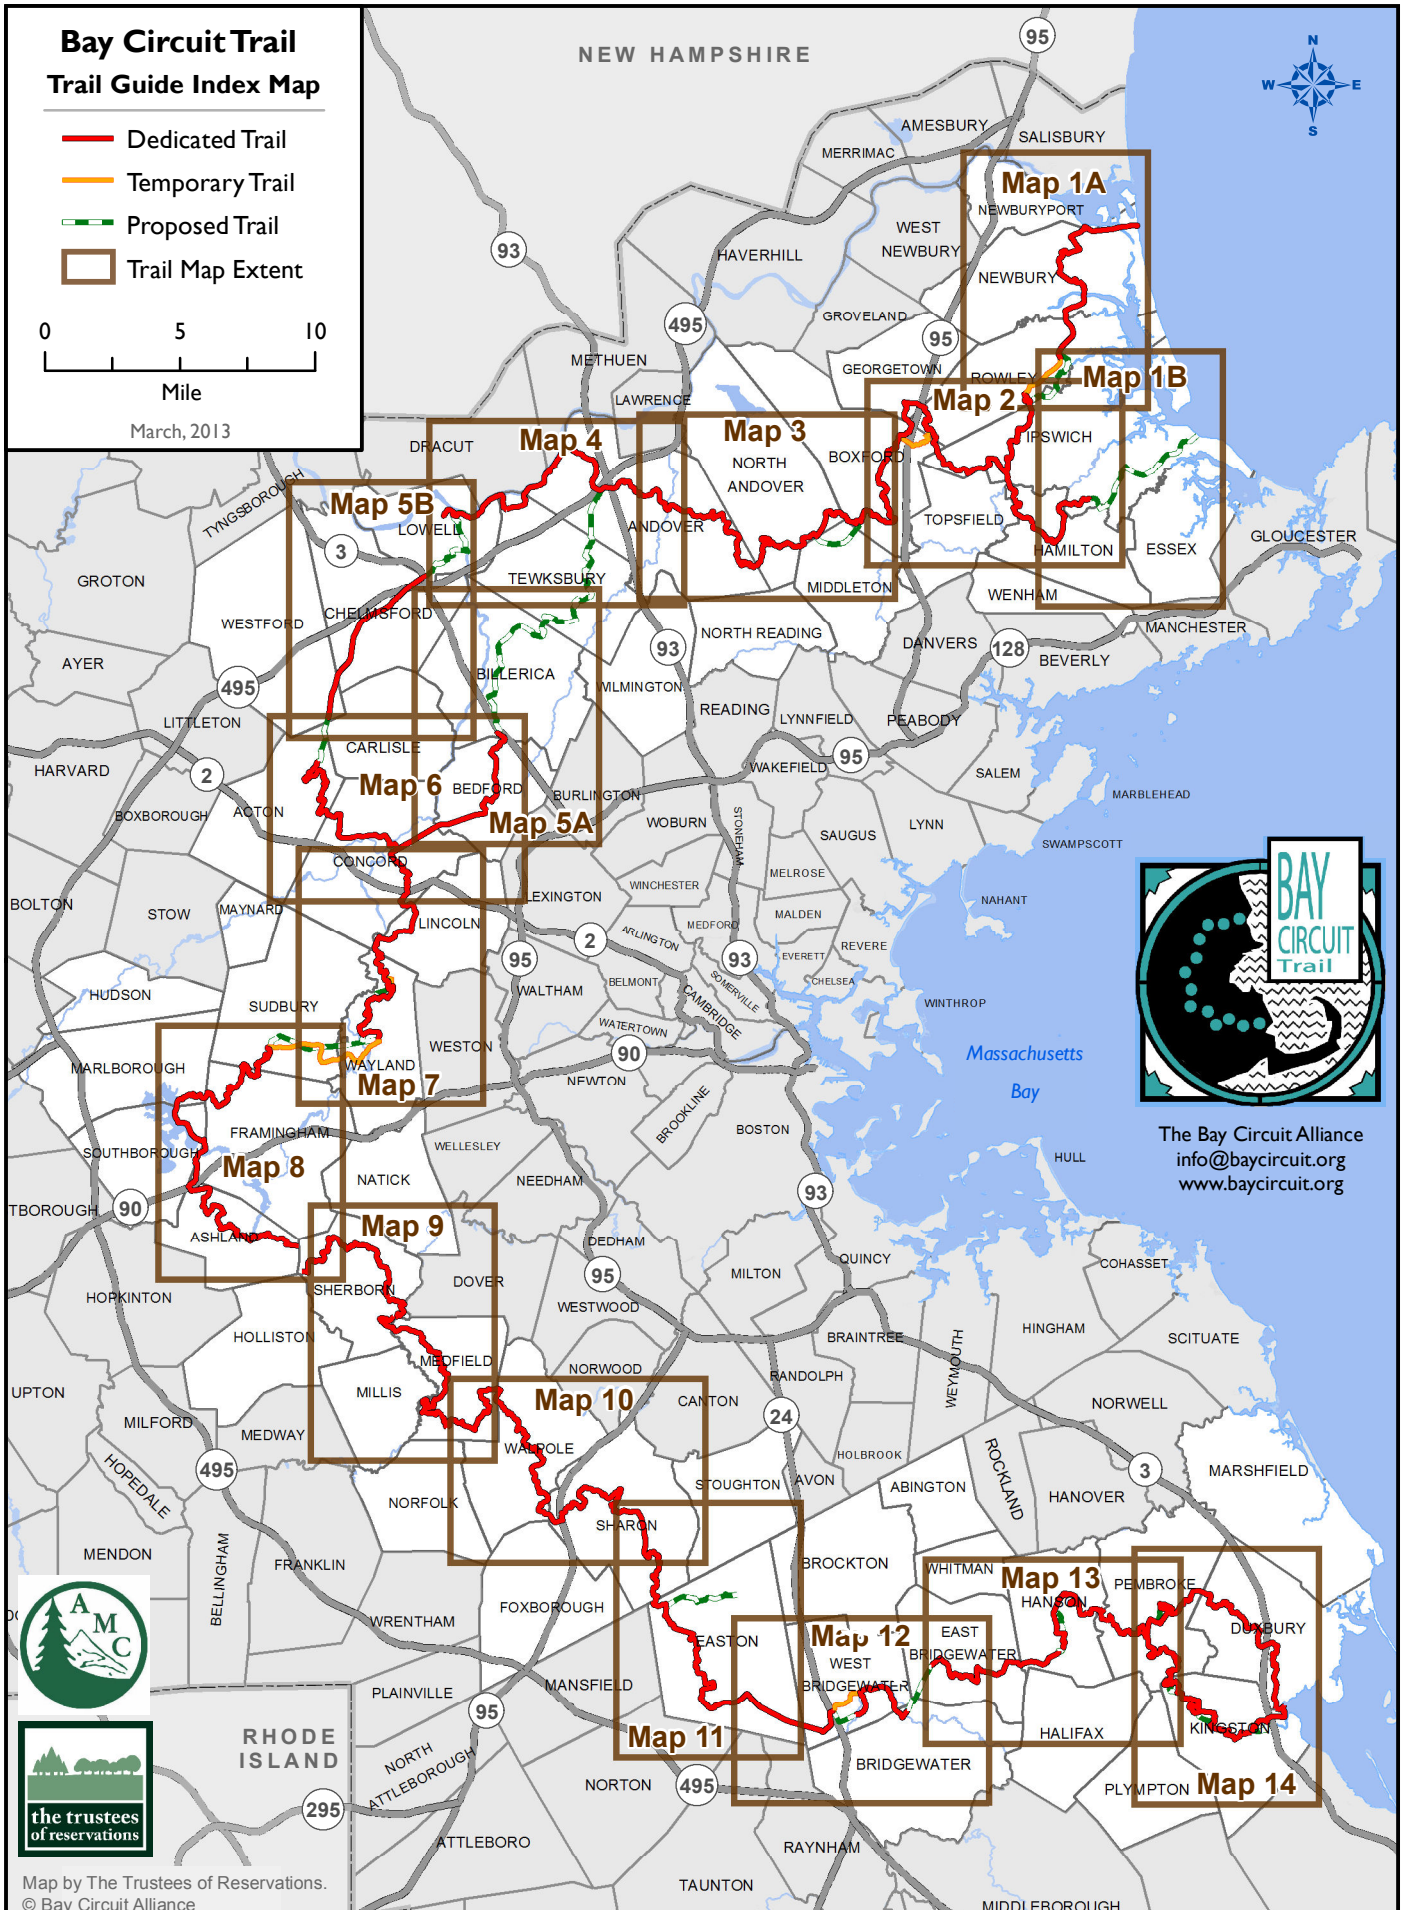

Bay Circuit Trail Trail Guide Index Map

-  Dedicated Trail
-  Temporary Trail
-  Proposed Trail
-  Trail Map Extent

March, 2013

The Bay Circuit Alliance
info@baycircuit.org
www.baycircuit.org

Map by The Trustees of Reservations.
 © Bay Circuit Alliance