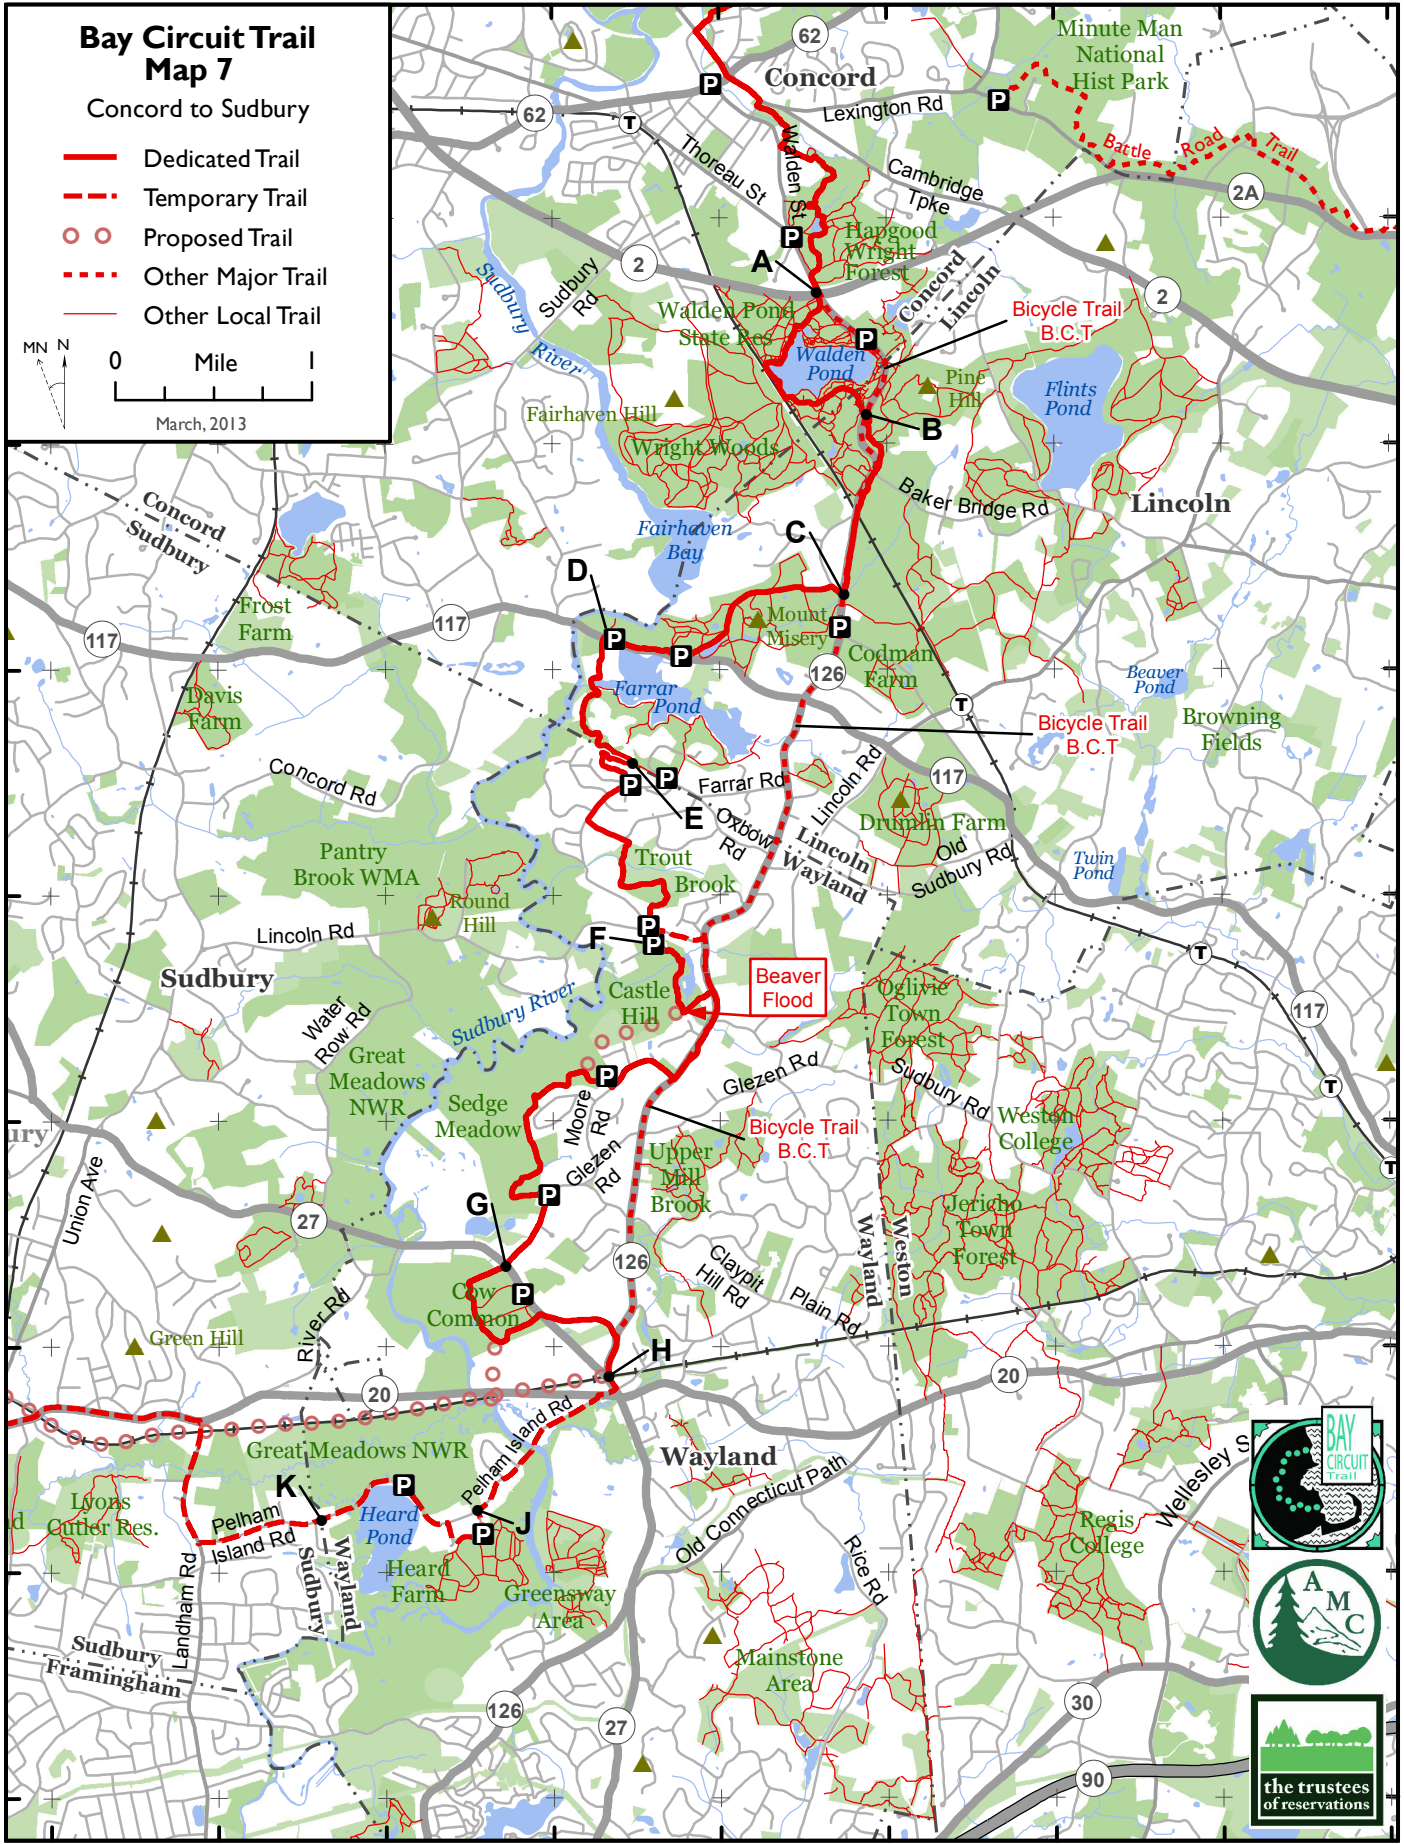

Bay Circuit Trail Map 7

Concord to Sudbury

- Dedicated Trail
- - - Temporary Trail
- ○ Proposed Trail
- · - · - Other Major Trail
- Other Local Trail

March, 2013

42°27'N
42°26'N
42°25'N
42°24'N
42°23'N
42°22'N
42°21'N
42°20'N

71°25'W 71°24'W 71°23'W 71°22'W 71°21'W 71°20'W 71°19'W 71°18'W 71°17'W

Map 7

Disclaimer and Cautions: The Bay Circuit Alliance, as the advocate and promoter of the Bay Circuit Trail, expressly disclaims responsibility for injuries or damages that may arise from using the trail. We cannot guarantee the accuracy of maps or completeness of warnings about hazards that may exist. Portions of the trail are along roads or train tracks and involve crossing them. Users should pay attention to traffic and walk on the shoulder of roads facing traffic, not on the pavement, cross only at designated locations and use extreme care. Children and pets need to be closely monitored and under control. Bay Circuit Trail maps are intended for personal use only. Reproduction for commercial purposes is prohibited. © Bay Circuit Alliance