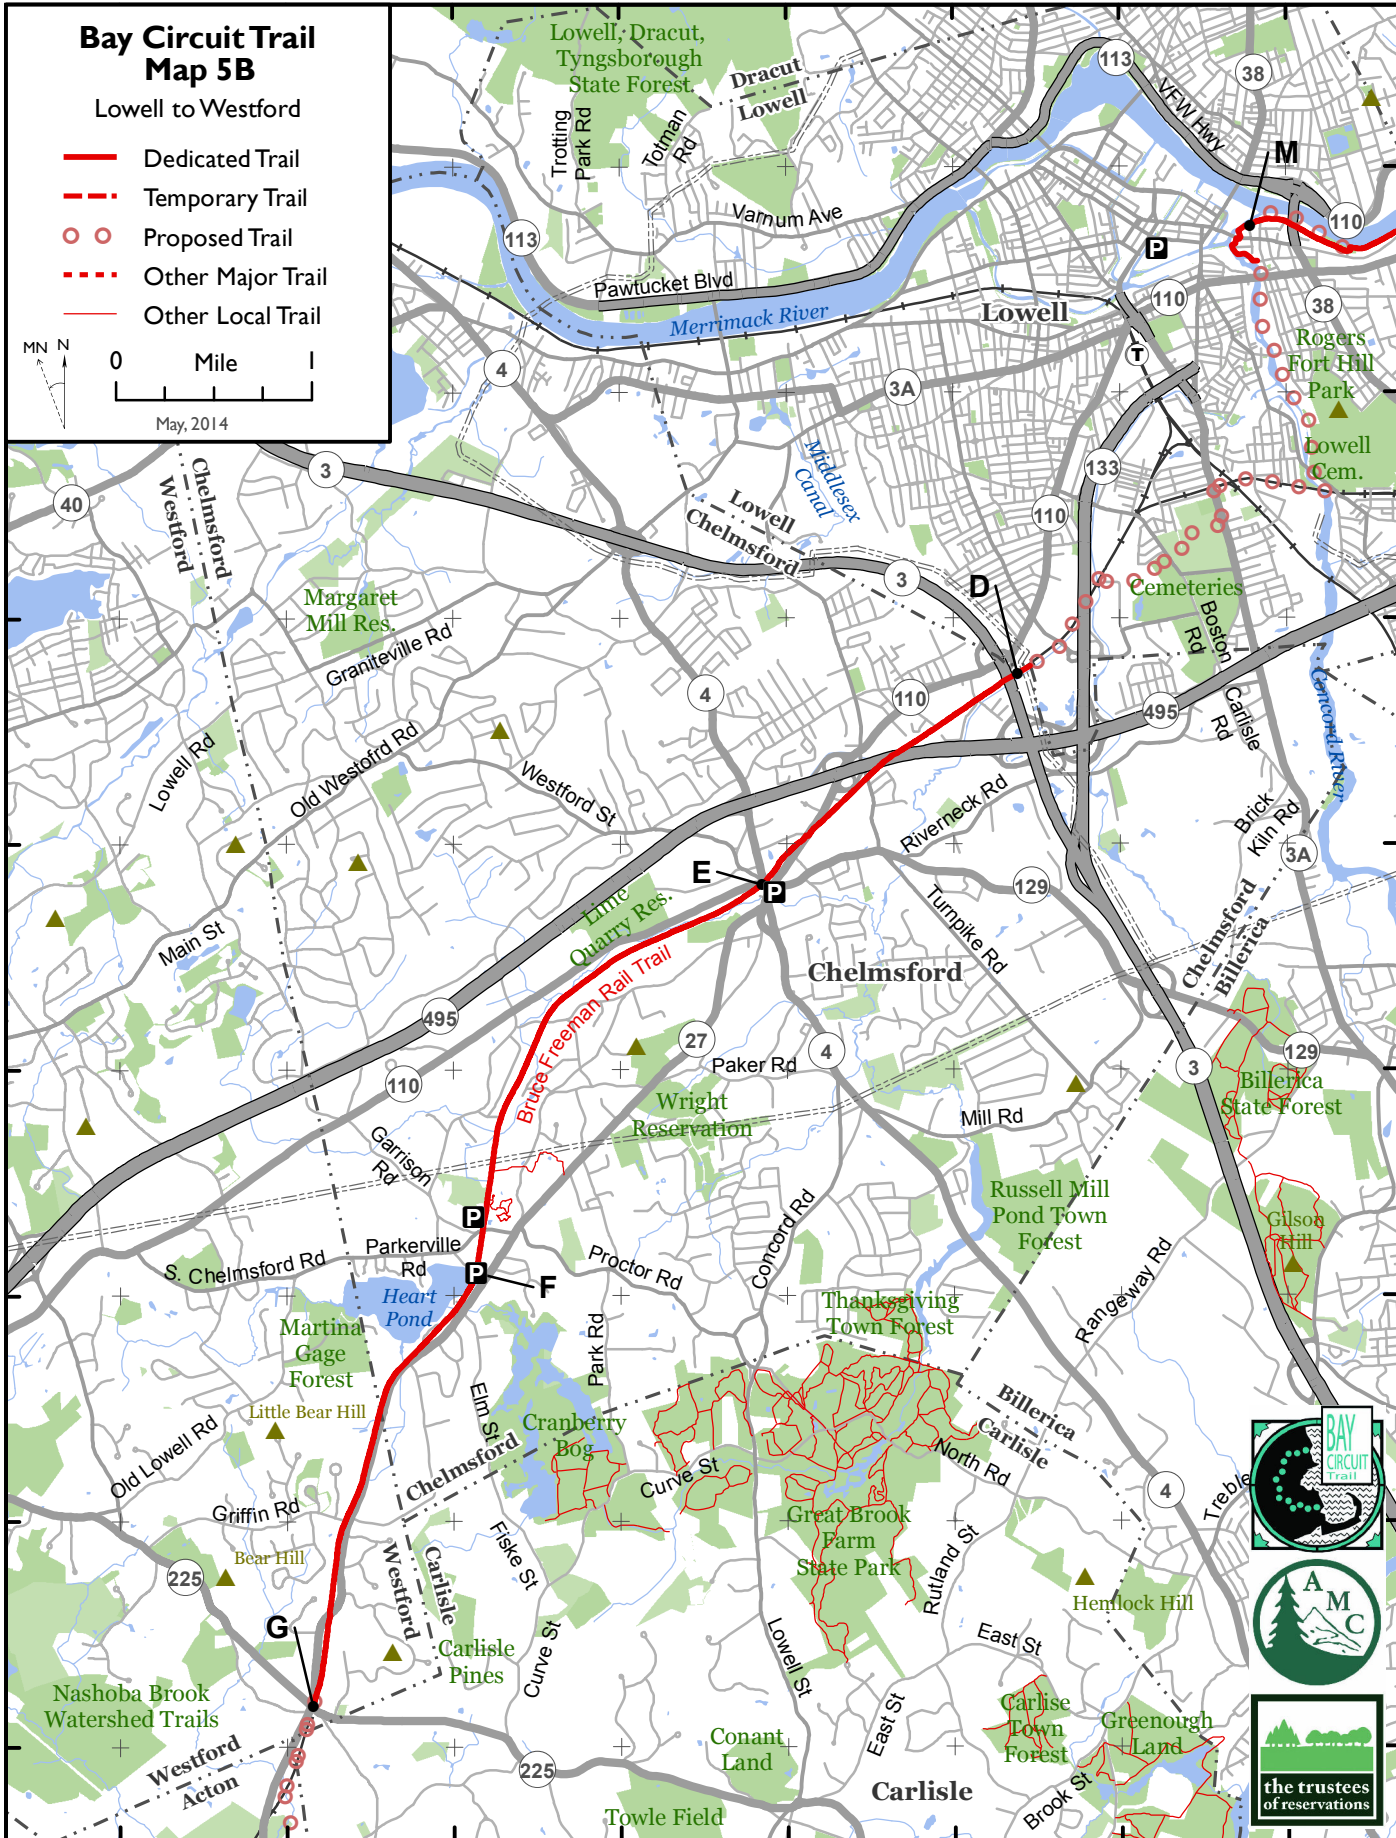

Bay Circuit Trail Map 5B

Lowell to Westford

-  Dedicated Trail
-  Temporary Trail
-  Proposed Trail
-  Other Major Trail
-  Other Local Trail

May, 2014

42°39'N
42°38'N
42°37'N
42°36'N
42°35'N
42°34'N
42°33'N
42°32'N

71°25'W 71°24'W 71°23'W 71°22'W 71°21'W 71°20'W 71°19'W 71°18'W

Map 5B

Disclaimer and Cautions: The Bay Circuit Alliance, as the advocate and promoter of the Bay Circuit Trail, expressly disclaims responsibility for injuries or damages that may arise from using the trail. We cannot guarantee the accuracy of maps or completeness of warnings about hazards that may exist. Portions of the trail are along roads or train tracks and involve crossing them. Users should pay attention to traffic and walk on the shoulder of roads facing traffic, not on the pavement, cross only at designated locations and use extreme care. Children and pets need to be closely monitored and under control. Bay Circuit Trail maps are intended for personal use only. Reproduction for commercial purposes is prohibited. © Bay Circuit Alliance