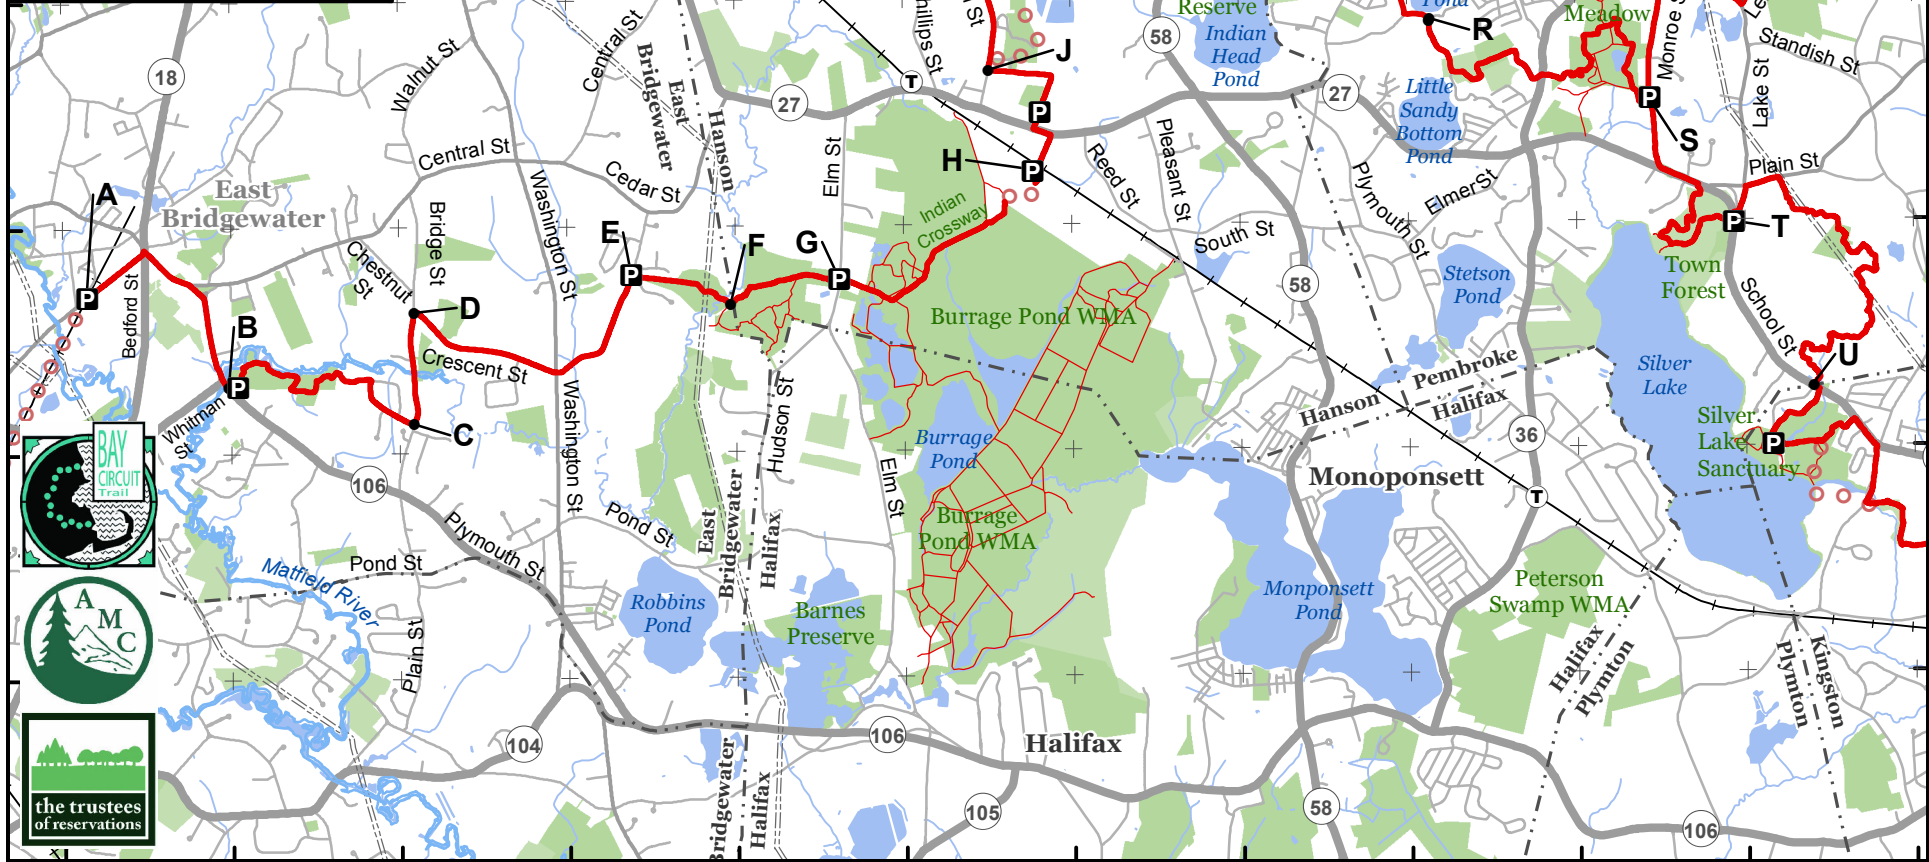

### Bay Circuit Trail Map I3

East Bridgewater to Pembroke

- Dedicated Trail
- - - Temporary Trail
- ○ Proposed Trail
- · - · - Other Major Trail
- Other Local Trail

0 Mile

May, 2014

**Disclaimer and Cautions:** The Bay Circuit Alliance, as the advocate and promoter of the Bay Circuit Trail, expressly disclaims responsibility for injuries or damages that may arise from using the trail. We cannot guarantee the accuracy of maps or completeness of warnings about hazards that may exist. Portions of the trail are along roads or train tracks and involve crossing them. Users should pay attention to traffic and walk on the shoulder of roads facing traffic, not on the pavement, cross only at designated locations and use extreme care. Children and pets need to be closely monitored and under control. Bay Circuit Trail maps are intended for personal use only. Reproduction for commercial purposes is prohibited. © Bay Circuit Alliance